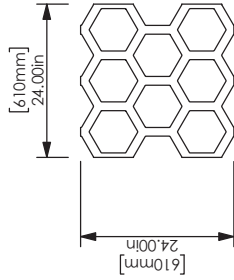

# Asiatic

**MDC Interior Solutions**  
400 High Grove Blvd  
Glendale Heights, IL 60139  
mdcwall.com

P.O. NUMBER:

DATE:

DESIGN:

CREATOR:

CLIENT APPROVAL

X