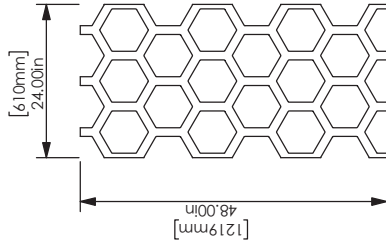

# Asiatic

**MDC Interior Solutions**  
400 High Grove Blvd  
Glendale Heights, IL 60139  
mdcwall.com

P.O. NUMBER:

DATE:

DESIGN:

CREATOR:

CLIENT APPROVAL

X