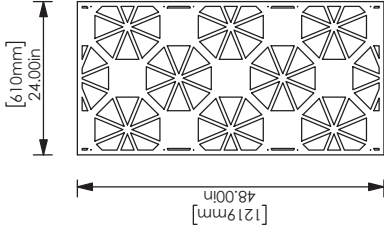

# Bengal

2' x 2' Sample

2' x 4' Sample

Full Panel

**MDC Interior Solutions**  
400 High Grove Blvd  
Glendale Heights, IL 60139  
mdcwall.com

P.O. NUMBER:  
DATE:  
DESIGN:  
CREATOR:

CLIENT APPROVAL

X \_\_\_\_\_  
DATE: