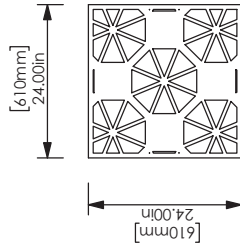

# Bengal

2' x 2' Sample

2' x 4' Sample

Full Panel

**MDC Interior Solutions**  
400 High Grove Blvd  
Glendale Heights, IL 60139  
mdcwall.com

P.O. NUMBER:  
DATE:  
DESIGN:  
CREATOR:

CLIENT APPROVAL

X \_\_\_\_\_  
DATE: