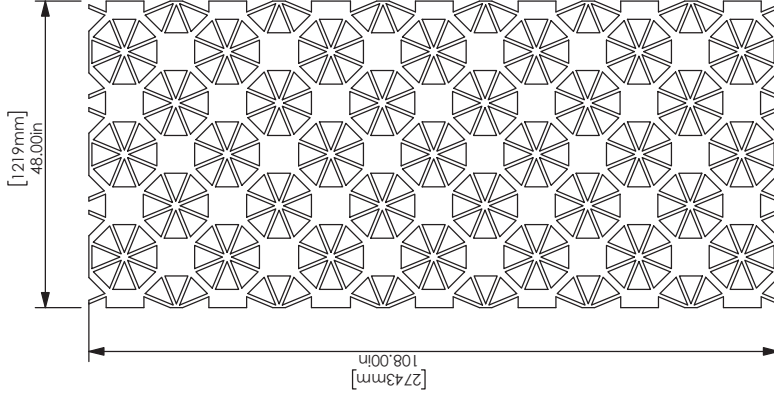

# Bengal

2' x 2' Sample

2' x 4' Sample

Full Panel

**MDC Interior Solutions**  
400 High Grove Blvd  
Glendale Heights, IL 60139  
mdcwall.com

P.O. NUMBER:  
DATE:  
DESIGN:  
CREATOR:

CLIENT APPROVAL

X \_\_\_\_\_  
DATE: