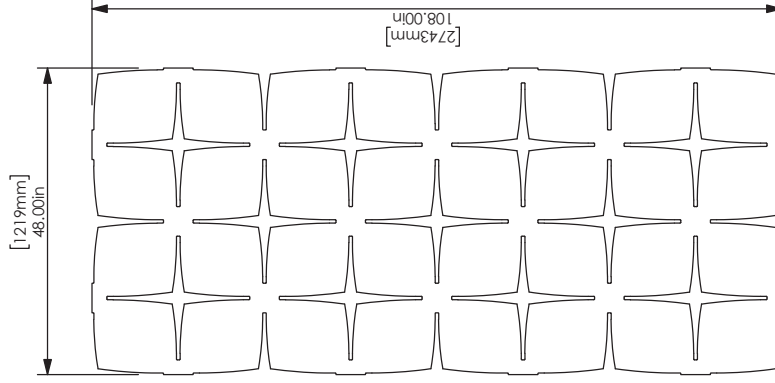

Tag:

2' x 2' Sample

### Devraj

2' x 4' Sample

4' x 9' Full Panel

MDC Interior Solutions  
400 High Grove Blvd  
Glendale Heights, IL 60139  
mdcwall.com

P.O. NUMBER:

DATE:

DESIGN:

CREATOR: