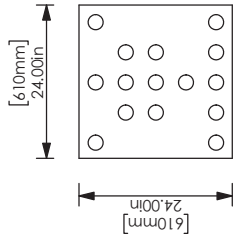

Tag:

2' x 2' Sample

2' x 4' Sample

Noktalar

4' x 9' Full Panel

MDC Interior Solutions
400 High Grove Blvd
Glendale Heights, IL 60139
mdcwall.com

P.O. NUMBER:

DATE: