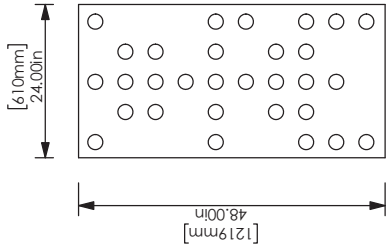

Tag:

2' x 2' Sample

2' x 4' Sample

Noktalar

4' x 9' Full Panel

MDC Interior Solutions
400 High Grove Blvd
Glendale Heights, IL 60139
mdcwall.com

P.O. NUMBER:

DATE: