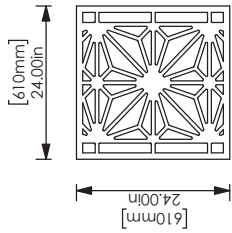

# Origami

2' x 2' Sample

2' x 4' Sample

4' x 9' Full Panel

MDC Interior Solutions  
400 High Grove Blvd  
Glendale Heights, IL 60139  
mdcwall.com

P.O. NUMBER:

DATE:

DESIGN: