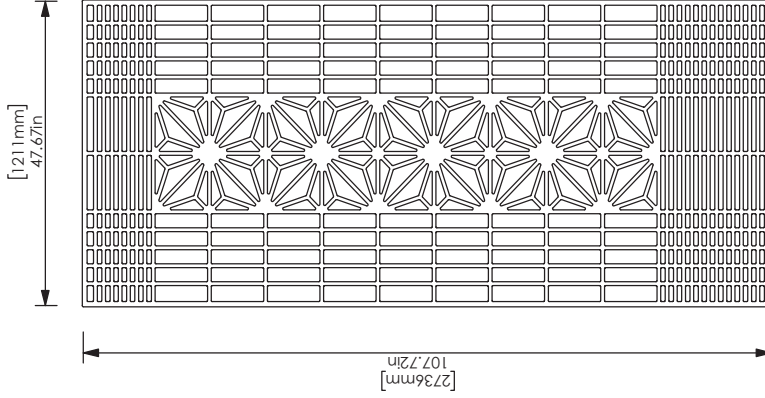

# Origami

2' x 2' Sample

2' x 4' Sample

4' x 9' Full Panel

MDC Interior Solutions  
400 High Grove Blvd  
Glendale Heights, IL 60139  
mdcwall.com

P.O. NUMBER:

DATE:

DESIGN: