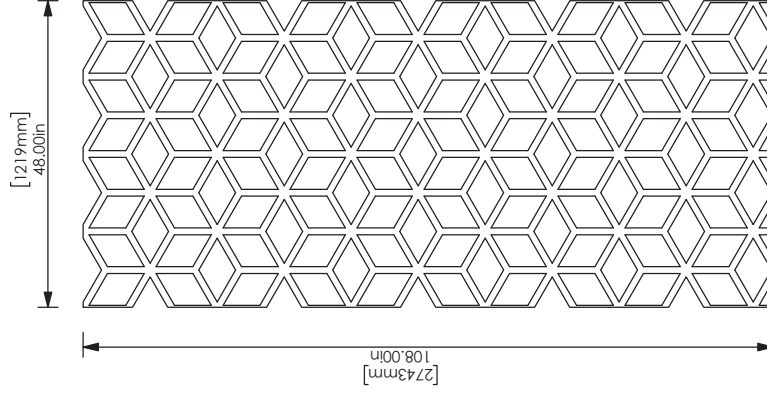

Tag:

Sanskrit

2' x 2' Sample

2' x 4' Sample

4' x 9' Full Panel

MDC
INTERIOR SOLUTIONS

MDC Interior Solutions
400 High Grove Blvd
Glendale Heights, IL 60139
mdcwall.com

P.O. NUMBER: