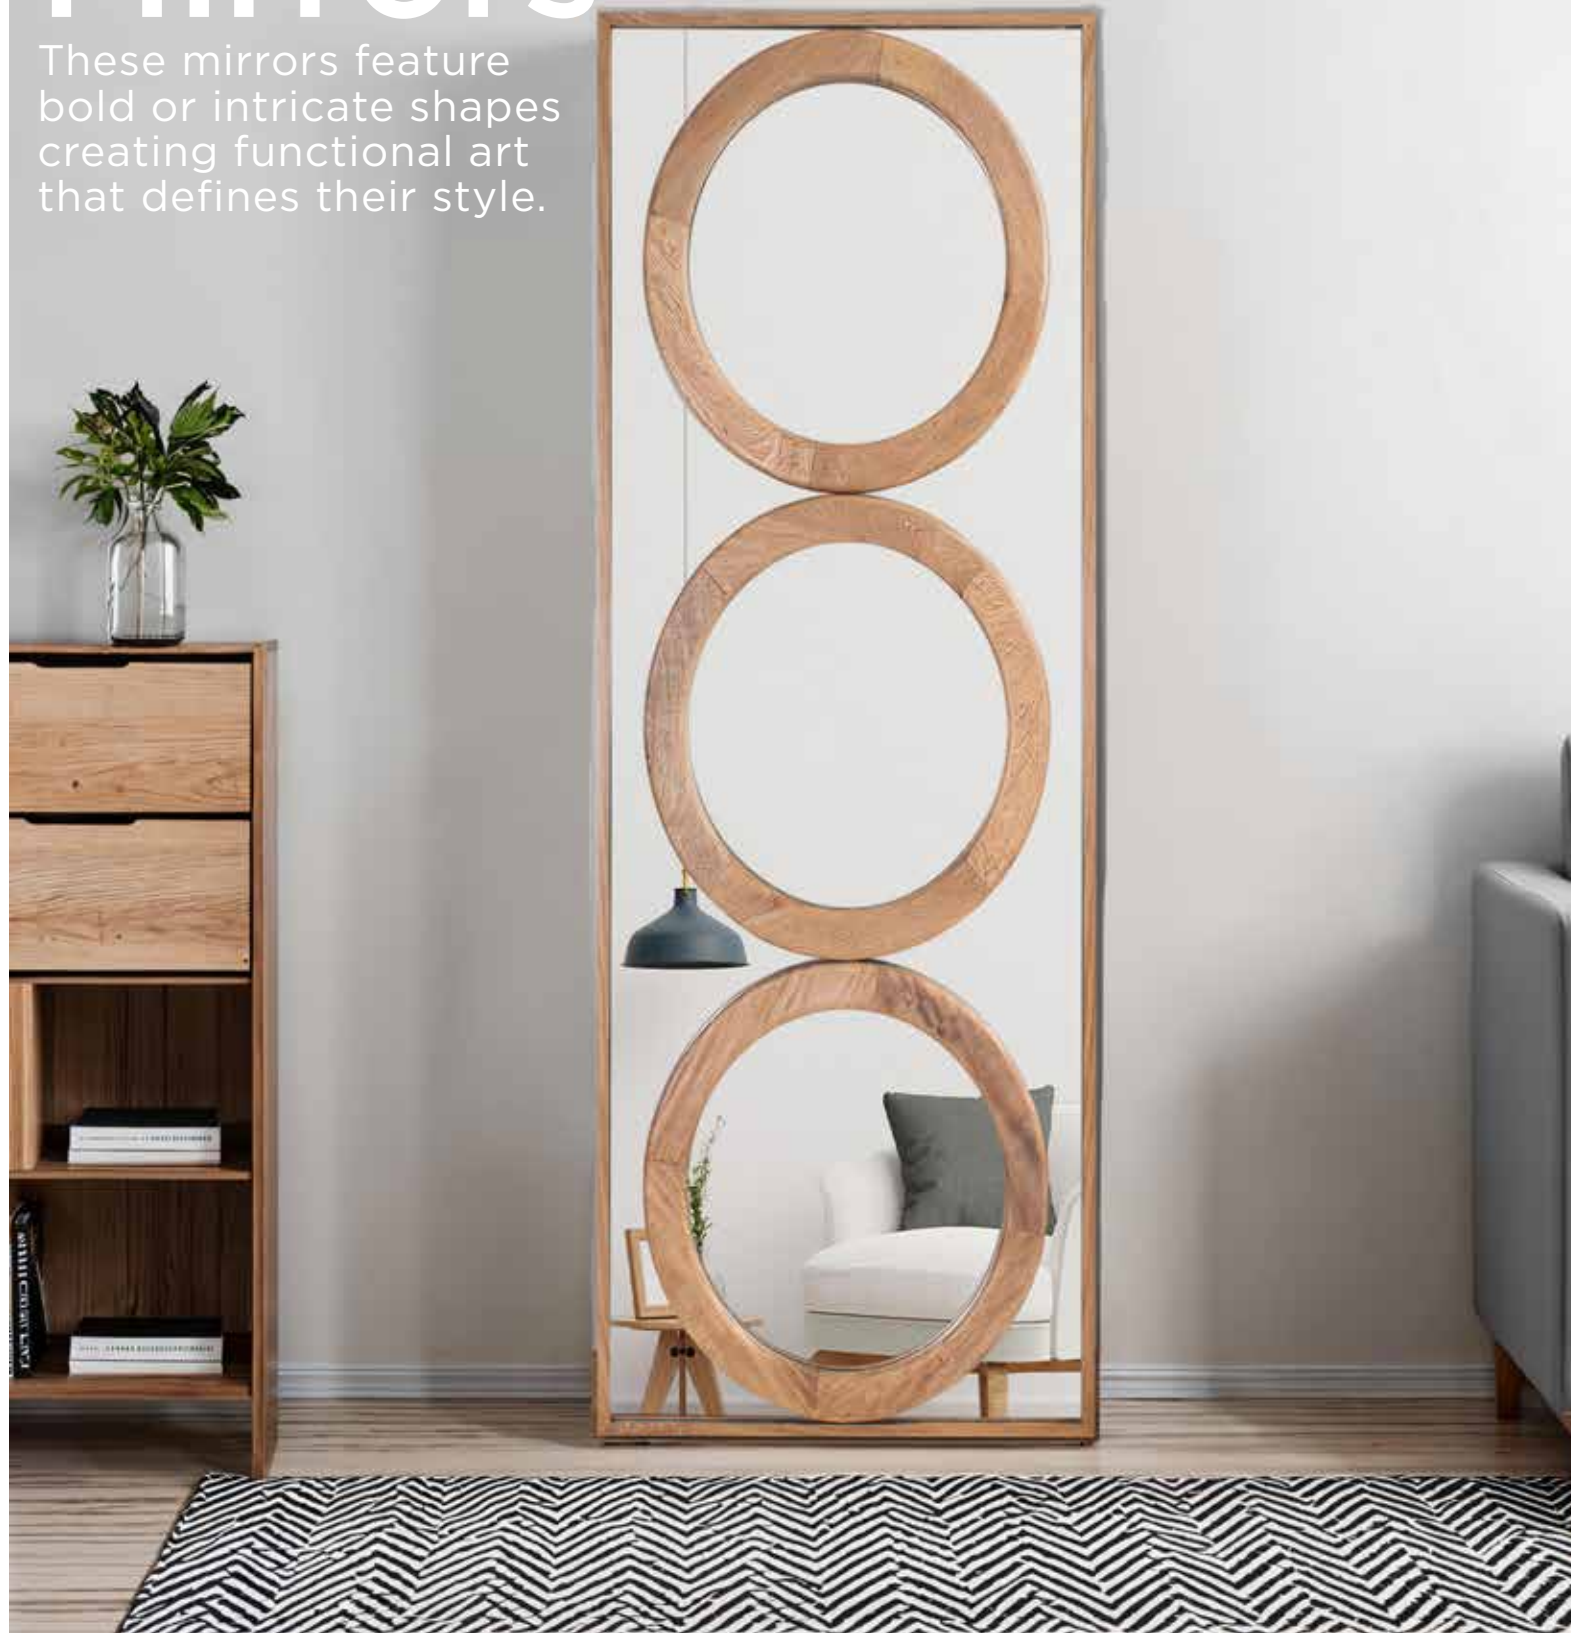

Geometric Mirrors

These mirrors feature bold or intricate shapes creating functional art that defines their style.

▲ Balwani Oversized Mirror #MHE230015