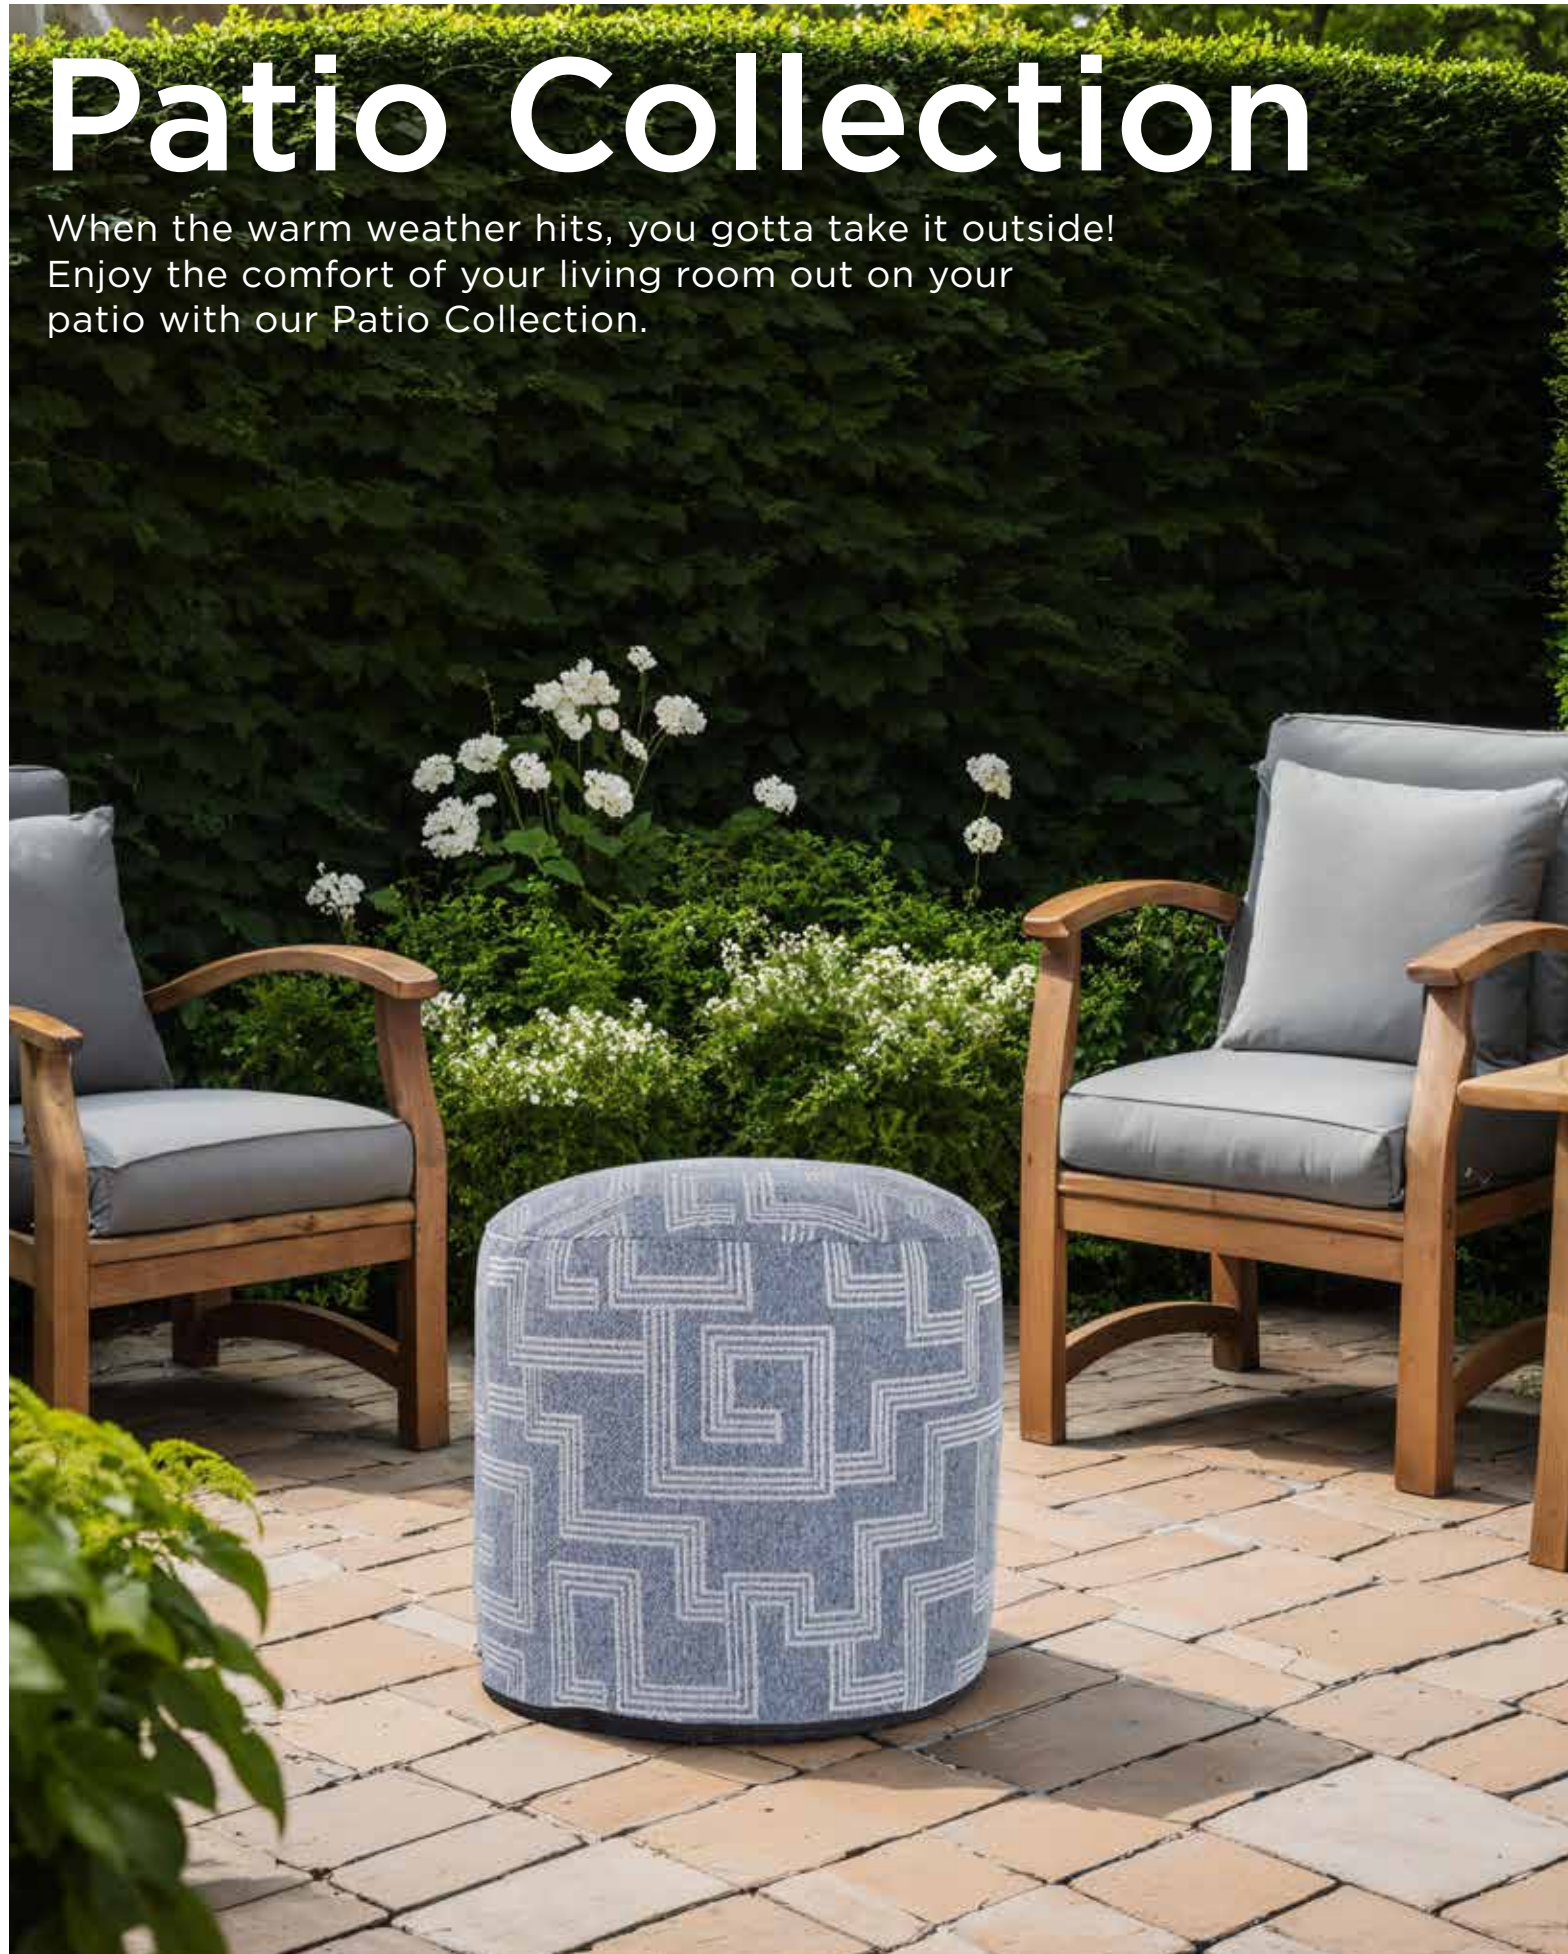

Patio Collection

When the warm weather hits, you gotta take it outside! Enjoy the comfort of your living room out on your patio with our Patio Collection.

▲ Patio Round Tall Pouf Syros Denim #MHEQ872-1354