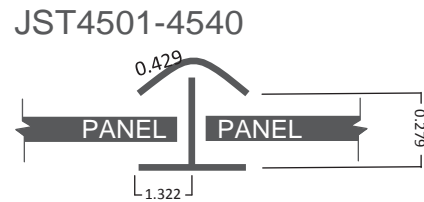

ICT1501-1540 Inside Corner Trim

Inside Corner Trim

Length: 8' | trim strip thickness: 1/32"

OCT2501-1540 Outside Corner Trim

Outside Corner Trim

Length: 8' | trim strip thickness: 1/32"

EJT3501-3504 Edge J-Trim

Edge J-Trim

Length: 8' | trim strip thickness: 1/32"

JST4501-4540 Join Strip Trim

Join Strip Trim

Length: 8' | trim strip thickness: 1/32"

MIW3CG05 3" Corner Guard

MIW3CG05 - BRONZE ONLY

3" Corner Guard