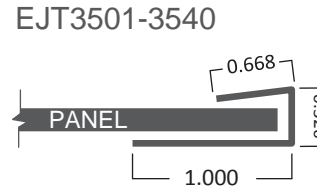

ICT1501-1540 Inside Corner Trim

Inside Corner Trim

Length: 8' | trim strip thickness: 1/32"

OCT2501-1540 Outside Corner Trim

Outside Corner Trim

Length: 8' | trim strip thickness: 1/32"

EJT3501-3504 Edge J-Trim

Edge J-Trim

Length: 8' | trim strip thickness: 1/32"

JST4501-4540 Join Strip Trim

Join Strip Trim

Length: 8' | trim strip thickness: 1/32"

MIW3CG05 3" Corner Guard

MIW3CG05 - BRONZE ONLY

3" Corner Guard