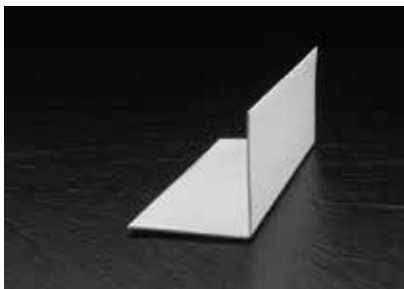

ICT1501-1540 Inside Corner Trim

Inside Corner Trim

Length: 8' | trim strip thickness: 1/32"

OCT2501-1540 Outside Corner Trim

Outside Corner Trim

Length: 8' | trim strip thickness: 1/32"

EJT3501-3504 Edge J-Trim

Edge J-Trim

Length: 8' | trim strip thickness: 1/32"

JST4501-4540 Join Strip Trim

Join Strip Trim

Length: 8' | trim strip thickness: 1/32"

MIW3CG05 3" Corner Guard

MIW3CG05 - BRONZE ONLY

3" Corner Guard

Length: 8' | trim strip thickness: 1/32"

Trim accessories available in the following colors.

Metallic Silver, Bronze, Copper, Gold, Silver, Almond, Off White, White/Paintable, ECO Beige, ECO Black, Brushed Aluminum, Brushed Nickel, New Penny, Rubbed Bronze, Cherry Maple, Pearwood, Walnut, Etched Silver, Galvanized, Gunmetal, Aged Bronze, Aged Gold, Antique Bronze, Copper Patina, Moonstone Copper.