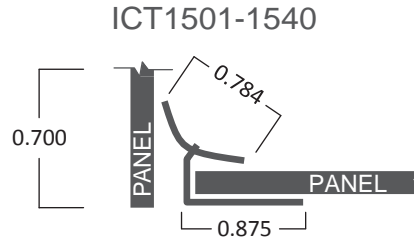

ICT1501-1540 Inside Corner Trim

Inside Corner Trim

Length: 8' | trim strip thickness: 1/32"

OCT2501-1540 Outside Corner Trim

Outside Corner Trim

Length: 8' | trim strip thickness: 1/32"

EJT3501-3504 Edge J-Trim

Edge J-Trim

Length: 8' | trim strip thickness: 1/32"

JST4501-4540 Join Strip Trim

Join Strip Trim

Length: 8' | trim strip thickness: 1/32"

MIW3CG05 3" Corner Guard

MIW3CG05 - BRONZE ONLY

3" Corner Guard