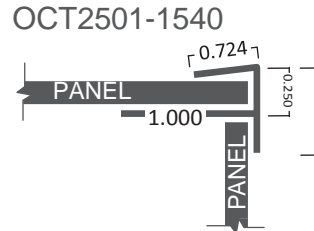

ICT1501-1540 Inside Corner Trim

Inside Corner Trim

Length: 8' | trim strip thickness: 1/32"

OCT2501-1540 Outside Corner Trim

Outside Corner Trim

Length: 8' | trim strip thickness: 1/32"

EJT3501-3504 Edge J-Trim

Edge J-Trim

Length: 8' | trim strip thickness: 1/32"

JST4501-4540 Join Strip Trim

Join Strip Trim

Length: 8' | trim strip thickness: 1/32"

MIW3CG05 3" Corner Guard

MIW3CG05 - BRONZE ONLY

3" Corner Guard