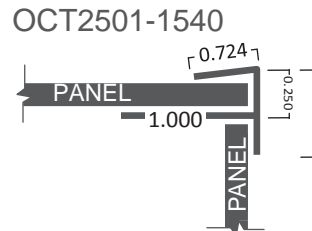

ICT1501-1540 Inside Corner Trim

Inside Corner Trim

Length: 8' | trim strip thickness: 1/32"

OCT2501-1540 Outside Corner Trim

Outside Corner Trim

Length: 8' | trim strip thickness: 1/32"

EJT3501-3504 Edge J-Trim

Edge J-Trim

Length: 8' | trim strip thickness: 1/32"

JST4501-4540 Join Strip Trim

Join Strip Trim

Length: 8' | trim strip thickness: 1/32"

MIW3CG05 3" Corner Guard

MIW3CG05 - BRONZE ONLY

3" Corner Guard