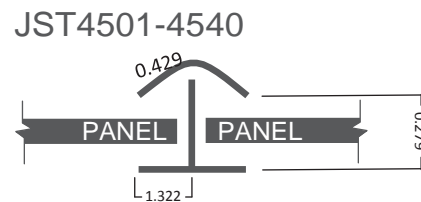

ICT1501-1540 Inside Corner Trim

Inside Corner Trim

Length: 8' | trim strip thickness: 1/32"

OCT2501-1540 Outside Corner Trim

Outside Corner Trim

Length: 8' | trim strip thickness: 1/32"

EJT3501-3504 Edge J-Trim

Edge J-Trim

Length: 8' | trim strip thickness: 1/32"

JST4501-4540 Join Strip Trim

Join Strip Trim

Length: 8' | trim strip thickness: 1/32"

MIW3CG05 3" Corner Guard

MIW3CG05 - BRONZE ONLY

3" Corner Guard