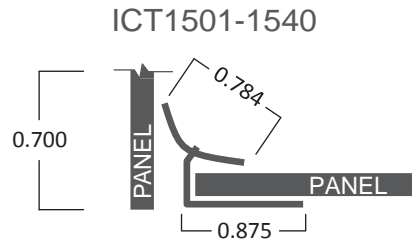

ICT1501-1540 Inside Corner Trim

Inside Corner Trim

Length: 8' | trim strip thickness: 1/32"

OCT2501-1540 Outside Corner Trim

Outside Corner Trim

Length: 8' | trim strip thickness: 1/32"

EJT3501-3504 Edge J-Trim

Edge J-Trim

Length: 8' | trim strip thickness: 1/32"

JST4501-4540 Join Strip Trim

Join Strip Trim

Length: 8' | trim strip thickness: 1/32"

MIW3CG05 3" Corner Guard

MIW3CG05 - BRONZE ONLY

3" Corner Guard