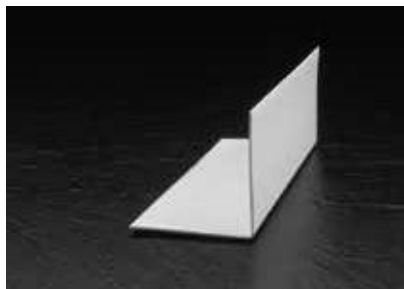

ICT1501-1540 Inside Corner Trim

Inside Corner Trim

Length: 8' | trim strip thickness: 1/32"

OCT2501-1540 Outside Corner Trim

Outside Corner Trim

Length: 8' | trim strip thickness: 1/32"

EJT3501-3504 Edge J-Trim

Edge J-Trim

Length: 8' | trim strip thickness: 1/32"

JST4501-4540 Join Strip Trim

Join Strip Trim

Length: 8' | trim strip thickness: 1/32"

MIW3CG05 3" Corner Guard

MIW3CG05 - BRONZE ONLY

3" Corner Guard

Length: 8' | trim strip thickness: 1/32"

Trim accessories available in the following colors.

Metallic Silver, Bronze, Copper, Silver, Almond, Off White, White/Paintable, ECO Beige, ECO Black, Brushed Aluminum, Brushed Nickel, New Penny, Rubbed Bronze, Cherry, Maple, Pearwood, Etched Silver, Galvanized, Gunmetal, Aged Bronze, Aged Copper, Aged Gold, Antique Bronze, Copper Patina, Moonstone Copper.