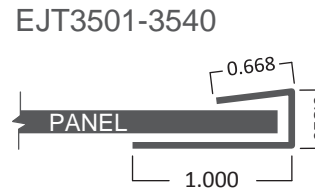

ICT1501-1540 Inside Corner Trim

Inside Corner Trim

Length: 8' | trim strip thickness: 1/32"

OCT2501-1540 Outside Corner Trim

Outside Corner Trim

Length: 8' | trim strip thickness: 1/32"

EJT3501-3504 Edge J-Trim

Edge J-Trim

Length: 8' | trim strip thickness: 1/32"

JST4501-4540 Join Strip Trim

Join Strip Trim

Length: 8' | trim strip thickness: 1/32"

MIW3CG05 3" Corner Guard

MIW3CG05 - BRONZE ONLY

3" Corner Guard