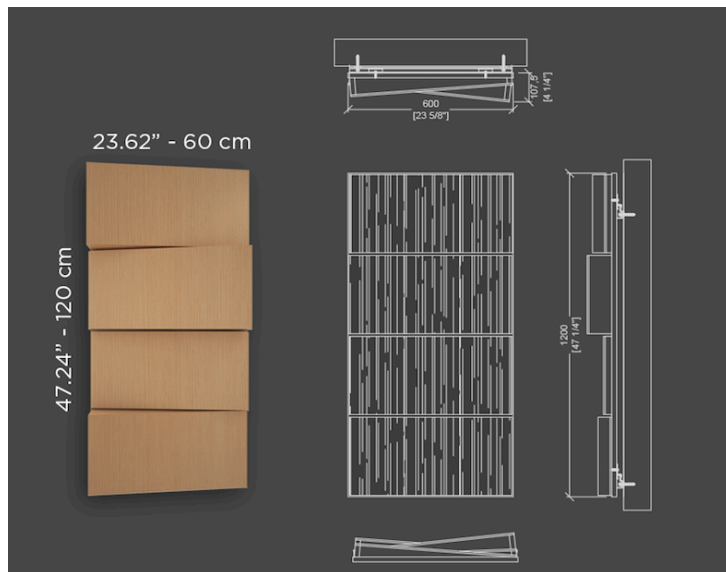

### LACQUER FINISHES

Anthracite  
Lacquer

Grey  
Lacquer

White  
Lacquer

**DIMENSIONS:** Orientation of panels can be rotated.

**PANEL**  
23.6" x 47.2" x 4.2"  
34.2 lbs

**PACKAGING**  
Packaged 2 panels per box.  
26" x 51" x 10"  
75.2 lbs