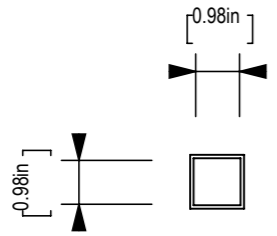

t: 847-437-4000 | mdc.is/zintra

MDC
INTERIOR SOLUTIONS

END VIEW

ISOMETRIC

FRONT VIEW

SIDE VIEW

Zintra Sticks Aluminum Hardware

t: 847-437-4000 | mdc.is/zintra