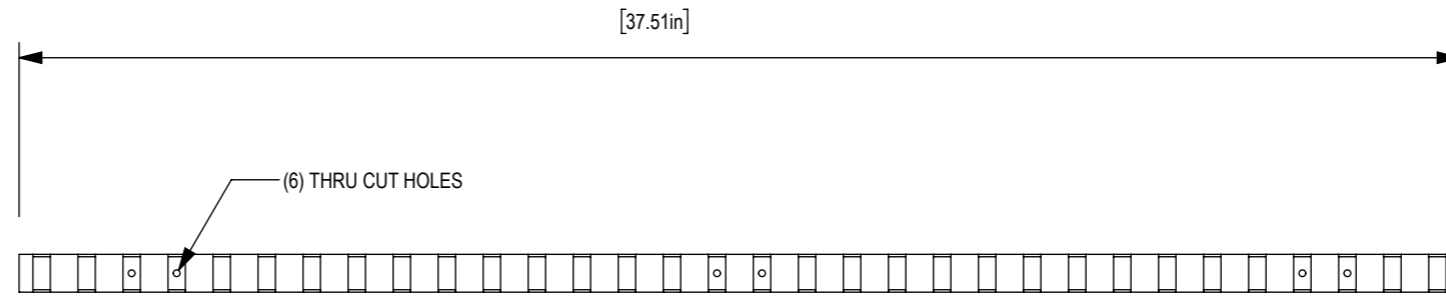

t: 847-437-4000 | mdc.is/zintra

MDC
INTERIOR SOLUTIONS

END VIEW

ISOMETRIC

FRONT VIEW

SIDE VIEW

Zintra Sticks Aluminum Hardware

t: 847-437-4000 | mdc.is/zintra