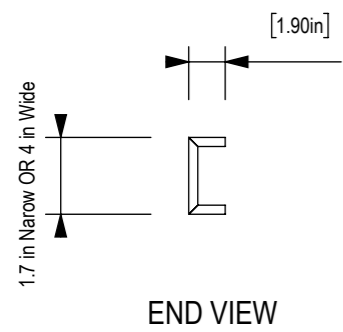

Zintra Sticks Single

t: 847-437-4000 | mdc.is/zintra

MDC
INTERIOR SOLUTIONS