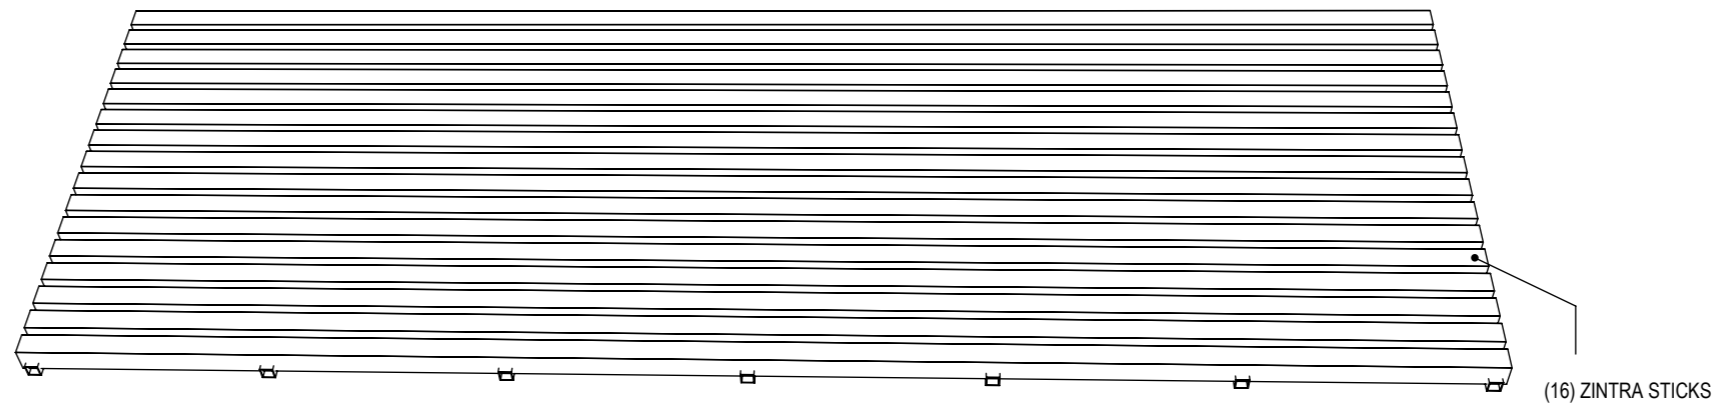

PERSPECTIVE FRONT