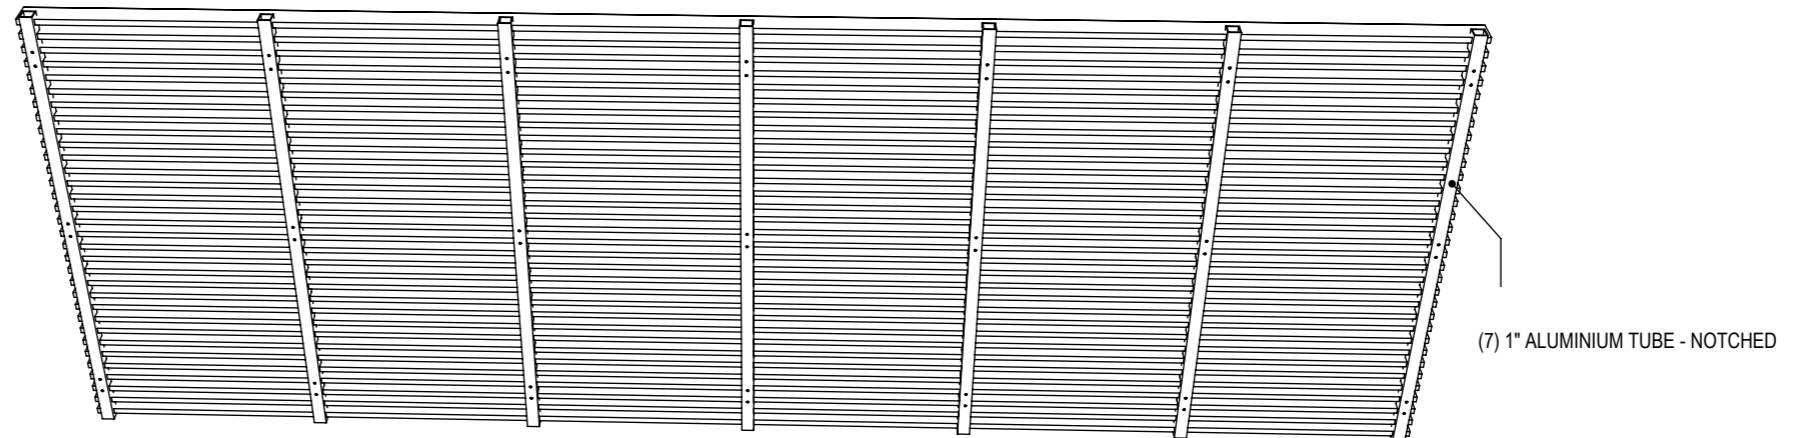

PERSPECTIVE BACK

Zintra Sticks Narrow Landscape

t: 847-437-4000 | mdc.is/zintra

MDC

INTERIOR SOLUTIONS