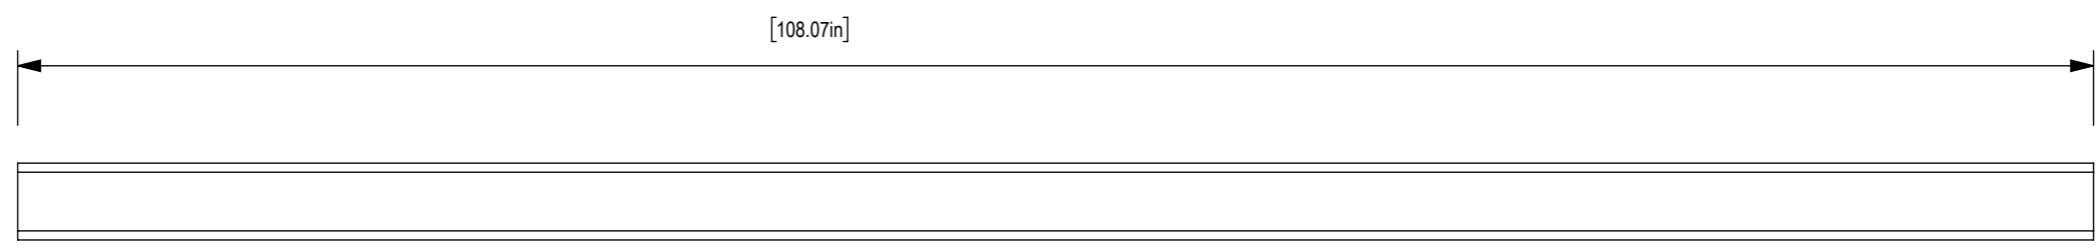

Zintra Sticks Single

t: 847-437-4000 | mdc.is/zintra

MDC
INTERIOR SOLUTIONS