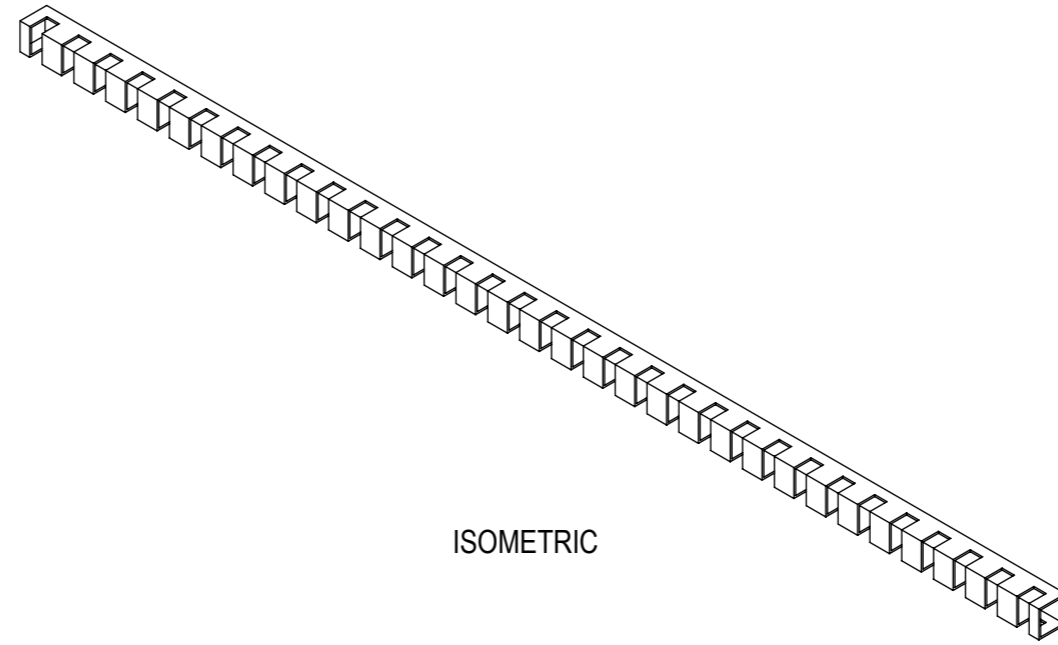

t: 847-437-4000 | mdc.is/zintra

MDC
INTERIOR SOLUTIONS

END VIEW

ISOMETRIC

FRONT VIEW

SIDE VIEW

Zintra Sticks Aluminum Hardware

t: 847-437-4000 | mdc.is/zintra