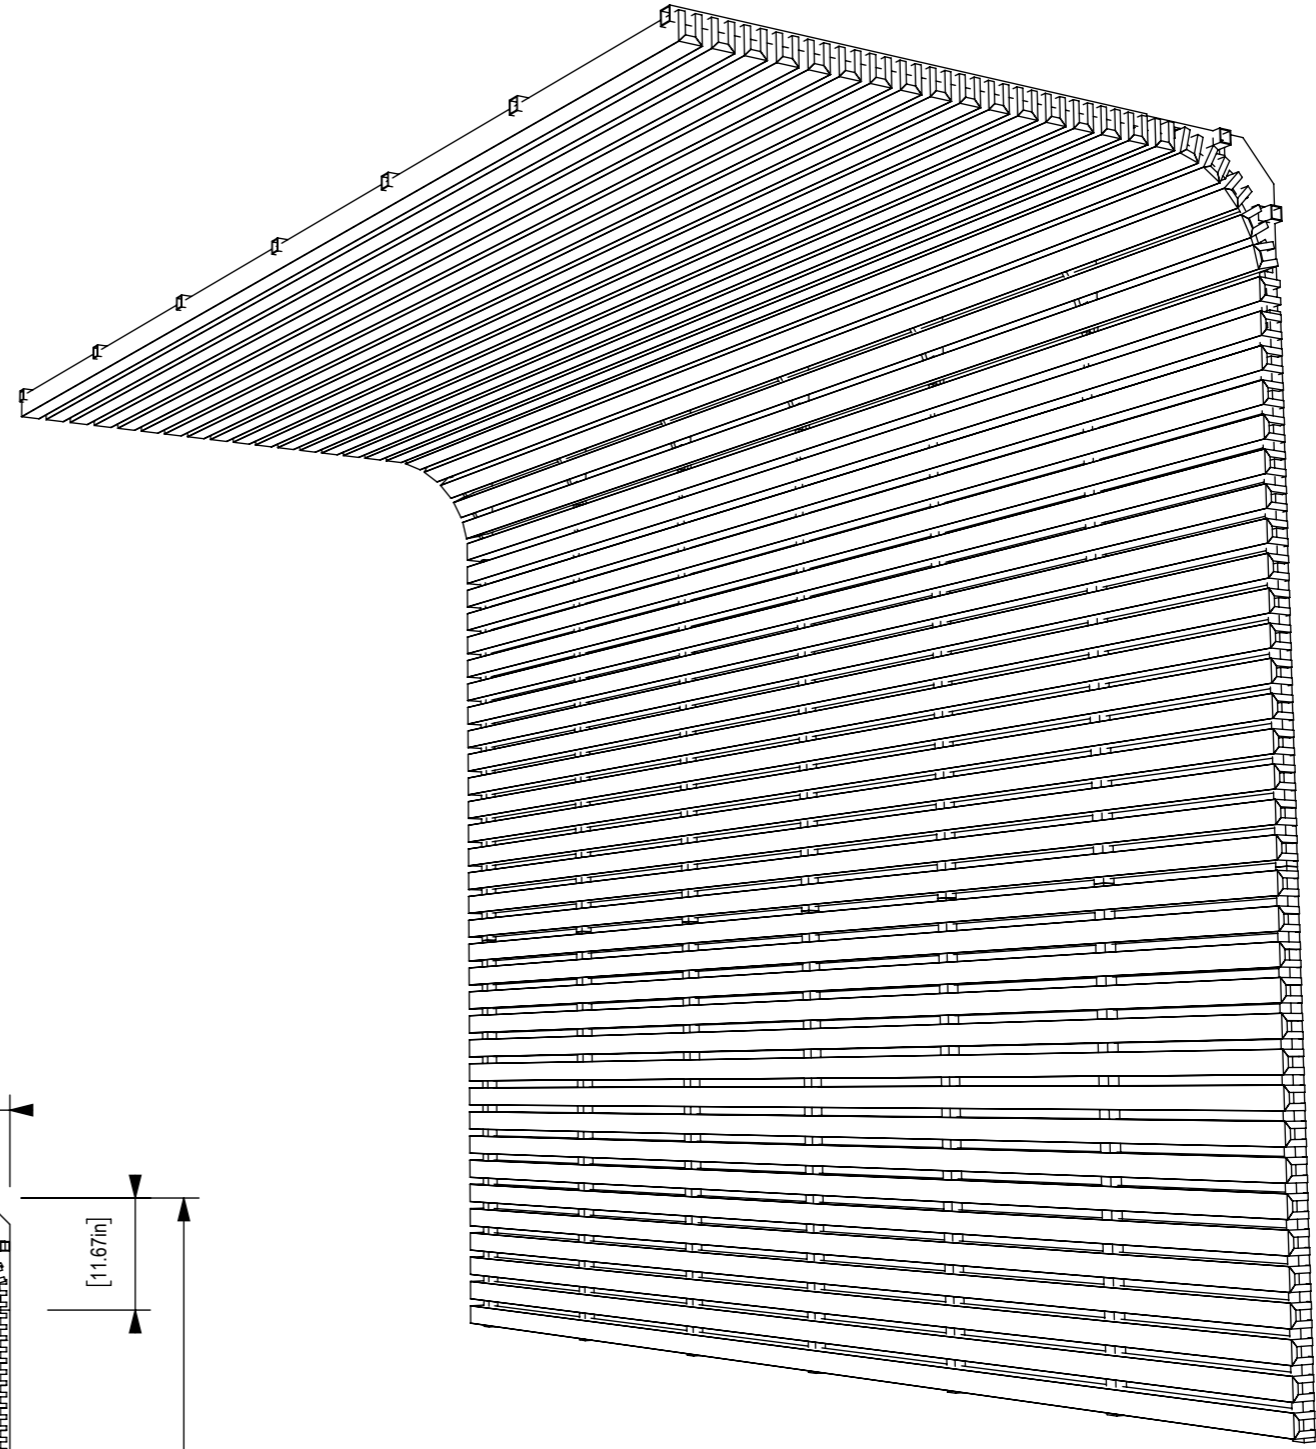

FRONT VIEW

SIDE VIEW

PERSPECTIVE

MDC
INTERIOR SOLUTIONS

Zintra Sticks Landscape Narrow Transition

t: 847-437-4000 | mdc.is/zintra

END VIEW

ISOMETRIC

FRONT VIEW

SIDE VIEW

ZINTRA STICKS TECHNICAL DETAIL IN LANDSCAPE

LANDSCAPE TRANSITION NARROW SET

108" [2745mm] w x 11.67" [296mm] h

LANDSCAPE TRANSITION WIDE SET

108" [2745mm] w x 12.8" [326mm] h

LANDSCAPE EXTERNAL CORNER NARROW SET

6" [152mm] w x 37.5" [953mm] h

LANDSCAPE EXTERNAL CORNER WIDE SET

6" [152mm] w x 37.5" [953mm] h