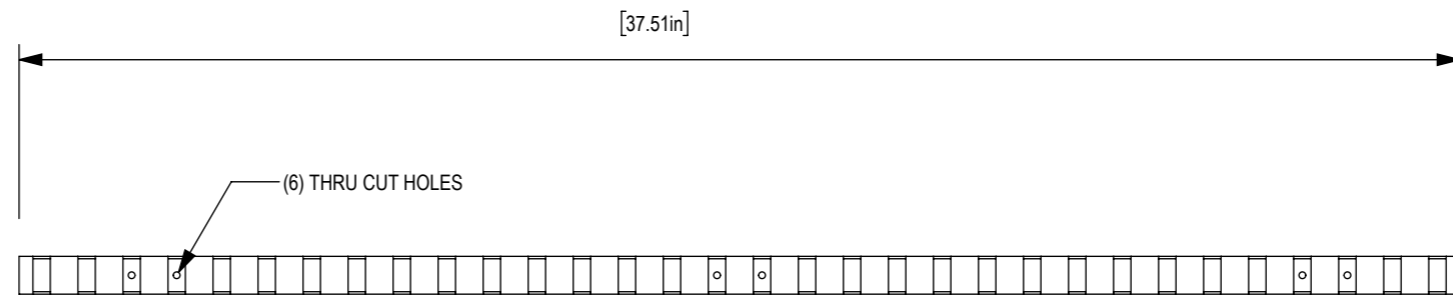

FRONT VIEW

SIDE VIEW

PERSPECTIVE

MDC
INTERIOR SOLUTIONS

Zintra Sticks Landscape Narrow Transition

t: 847-437-4000 | mdc.is/zintra

END VIEW

ISOMETRIC

FRONT VIEW

SIDE VIEW

ZINTRA STICKS TECHNICAL DETAIL IN LANDSCAPE

LANDSCAPE TRANSITION NARROW SET

108" [2745mm] w x 11.67" [296mm] h

LANDSCAPE TRANSITION WIDE SET

108" [2745mm] w x 12.8" [326mm] h

LANDSCAPE EXTERNAL CORNER NARROW SET

6" [152mm] w x 37.5" [953mm] h

LANDSCAPE EXTERNAL CORNER WIDE SET

6" [152mm] w x 37.5" [953mm] h