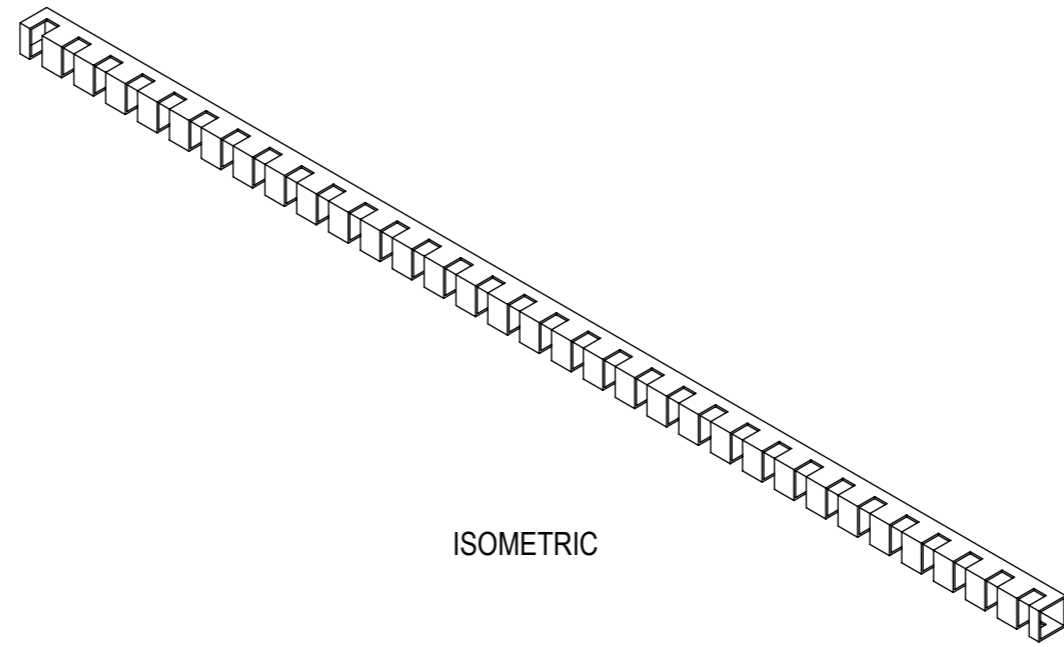

FRONT VIEW

SIDE VIEW

PERSPECTIVE

MDC
INTERIOR SOLUTIONS

Zintra Sticks Landscape Narrow Transition

t: 847-437-4000 | mdc.is/zintra

END VIEW

ISOMETRIC

FRONT VIEW

SIDE VIEW

ZINTRA STICKS TECHNICAL DETAIL IN LANDSCAPE

LANDSCAPE TRANSITION NARROW SET

108" [2745mm] w x 11.67" [296mm] h

LANDSCAPE TRANSITION WIDE SET

108" [2745mm] w x 12.8" [326mm] h

LANDSCAPE EXTERNAL CORNER NARROW SET

6" [152mm] w x 37.5" [953mm] h

LANDSCAPE EXTERNAL CORNER WIDE SET

6" [152mm] w x 37.5" [953mm] h