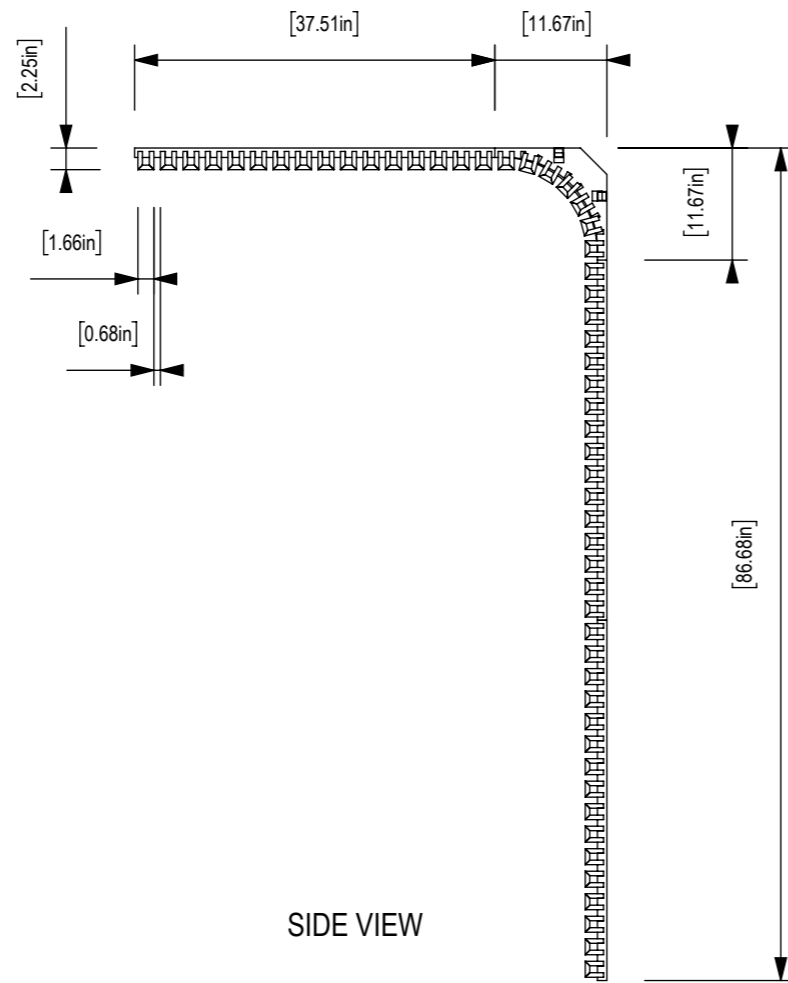

FRONT VIEW

SIDE VIEW

PERSPECTIVE

MDC
INTERIOR SOLUTIONS

Zintra Sticks Landscape Narrow Transition

t: 847-437-4000 | mdc.is/zintra

END VIEW

ISOMETRIC

FRONT VIEW

SIDE VIEW

ZINTRA STICKS TECHNICAL DETAIL IN LANDSCAPE

LANDSCAPE TRANSITION NARROW SET

108" [2745mm] w x 11.67" [296mm] h

LANDSCAPE TRANSITION WIDE SET

108" [2745mm] w x 12.8" [326mm] h

LANDSCAPE EXTERNAL CORNER NARROW SET

6" [152mm] w x 37.5" [953mm] h

LANDSCAPE EXTERNAL CORNER WIDE SET

6" [152mm] w x 37.5" [953mm] h