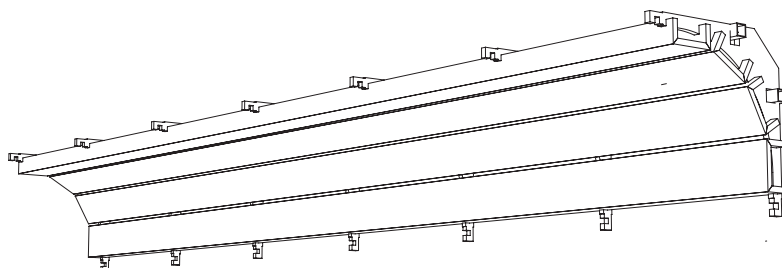

FRONT VIEW

SIDE VIEW

ZINTRA STICKS TECHNICAL DETAIL IN LANDSCAPE

LANDSCAPE TRANSITION NARROW SET

108" [2745mm] w x 11.67" [296mm] h

LANDSCAPE TRANSITION WIDE SET

108" [2745mm] w x 12.8" [326mm] h

LANDSCAPE EXTERNAL CORNER NARROW SET

6" [152mm] w x 37.5" [953mm] h

LANDSCAPE EXTERNAL CORNER WIDE SET

6" [152mm] w x 37.5" [953mm] h