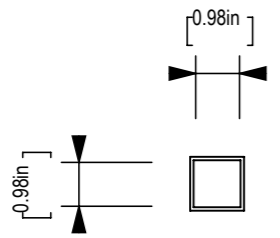

FRONT VIEW

SIDE VIEW

PERSPECTIVE

MDC
INTERIOR SOLUTIONS

Zintra Sticks Landscape Narrow Transition

t: 847-437-4000 | mdc.is/zintra

END VIEW

ISOMETRIC

FRONT VIEW

SIDE VIEW

ZINTRA STICKS TECHNICAL DETAIL IN LANDSCAPE

LANDSCAPE TRANSITION NARROW SET

108" [2745mm] w x 11.67" [296mm] h

LANDSCAPE TRANSITION WIDE SET

108" [2745mm] w x 12.8" [326mm] h

LANDSCAPE EXTERNAL CORNER NARROW SET

6" [152mm] w x 37.5" [953mm] h

LANDSCAPE EXTERNAL CORNER WIDE SET

6" [152mm] w x 37.5" [953mm] h