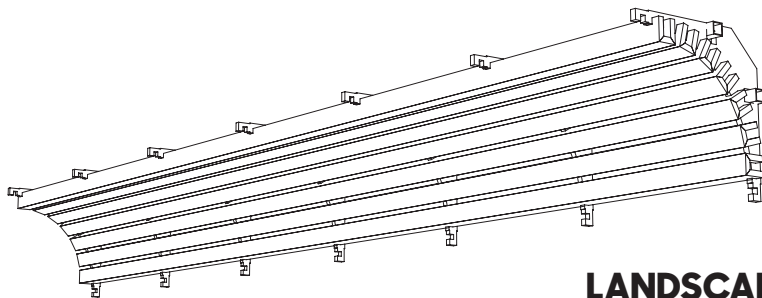

FRONT VIEW

SIDE VIEW

PERSPECTIVE

MDC
INTERIOR SOLUTIONS

Zintra Sticks Landscape Narrow Transition

t: 847-437-4000 | mdc.is/zintra

END VIEW

ISOMETRIC

FRONT VIEW

SIDE VIEW

ZINTRA STICKS TECHNICAL DETAIL IN LANDSCAPE

LANDSCAPE TRANSITION NARROW SET

108" [2745mm] w x 11.67" [296mm] h

LANDSCAPE TRANSITION WIDE SET

108" [2745mm] w x 12.8" [326mm] h

LANDSCAPE EXTERNAL CORNER NARROW SET

6" [152mm] w x 37.5" [953mm] h

LANDSCAPE EXTERNAL CORNER WIDE SET

6" [152mm] w x 37.5" [953mm] h