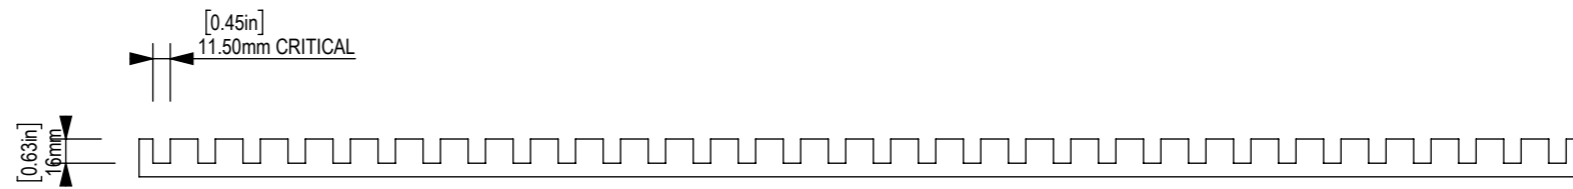

FRONT VIEW

PERSPECTIVE

SIDE VIEW

Zintra Sticks Lanscape Wide Transition

t: 847-437-4000 | mdc.is/zintra

MDC

INTERIOR SOLUTIONS

END VIEW

ISOMETRIC

FRONT VIEW

SIDE VIEW

ZINTRA STICKS TECHNICAL DETAIL IN LANDSCAPE

LANDSCAPE TRANSITION NARROW SET

108" [2745mm] w x 11.67" [296mm] h

LANDSCAPE TRANSITION WIDE SET

108" [2745mm] w x 12.8" [326mm] h

LANDSCAPE EXTERNAL CORNER NARROW SET

6" [152mm] w x 37.5" [953mm] h

LANDSCAPE EXTERNAL CORNER WIDE SET

6" [152mm] w x 37.5" [953mm] h