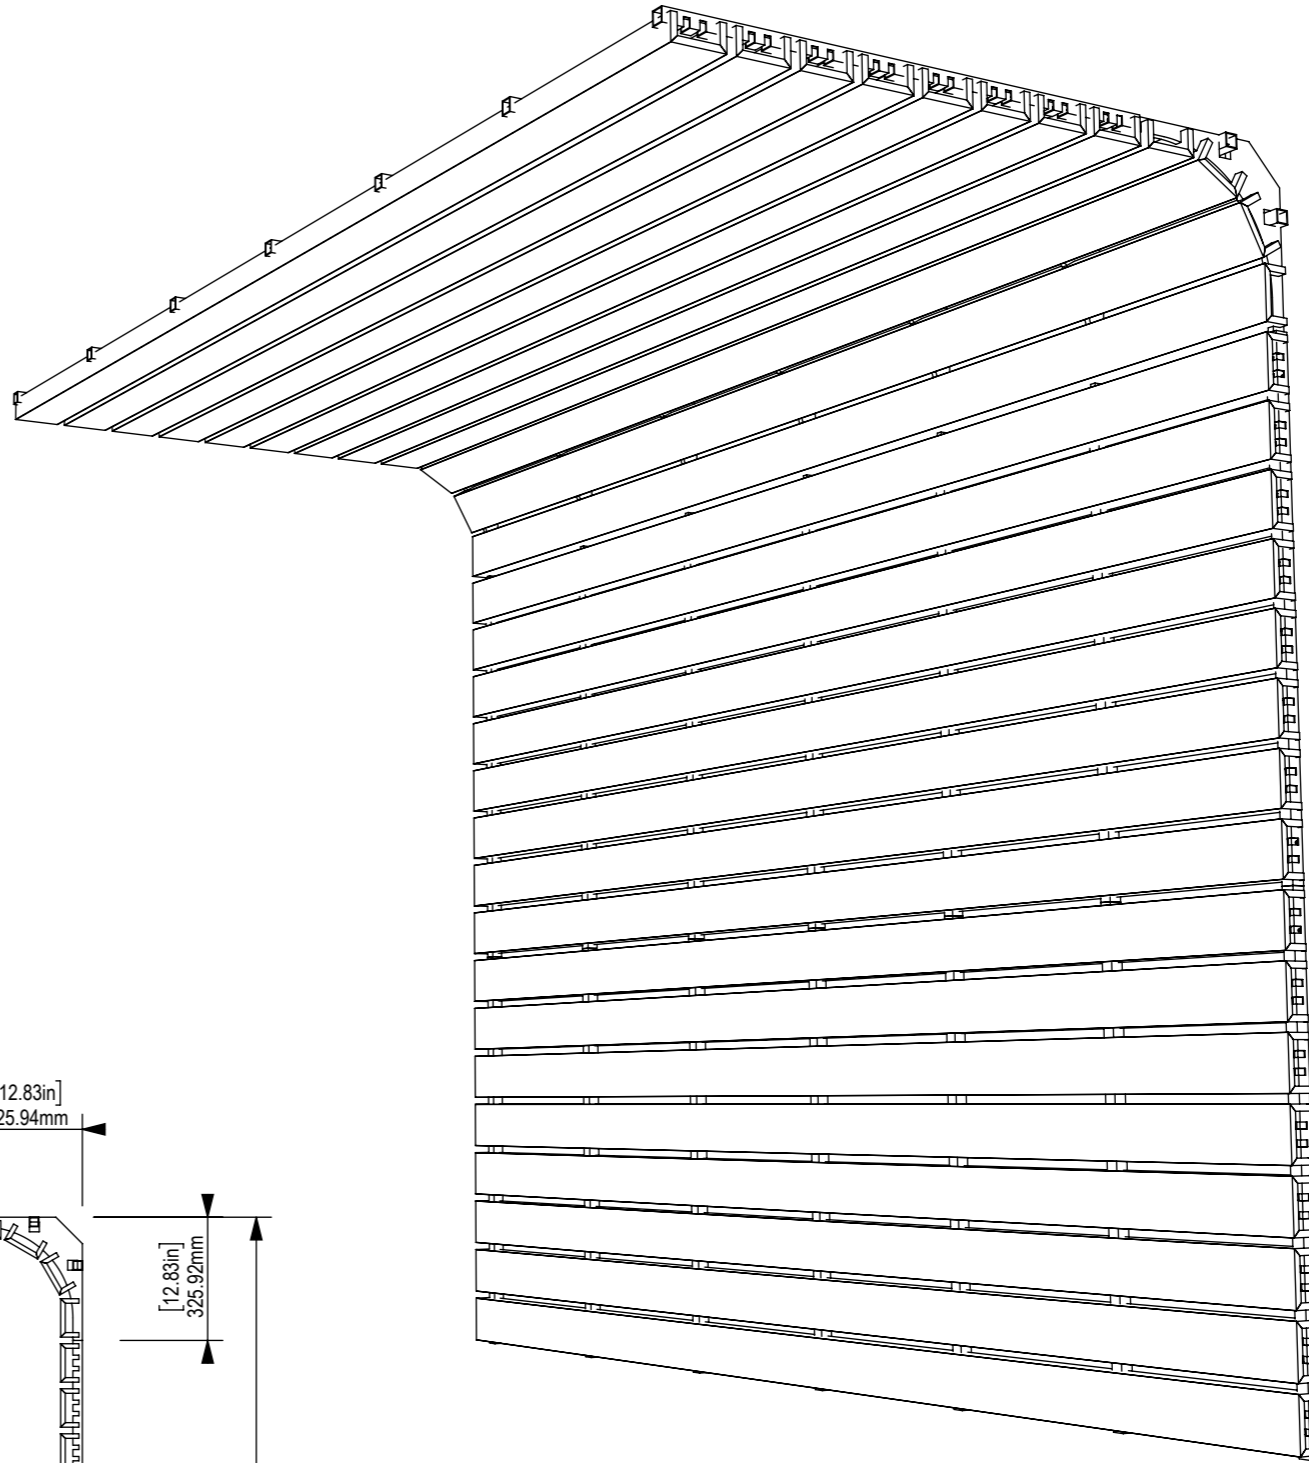

FRONT VIEW

PERSPECTIVE

SIDE VIEW

Zintra Sticks Lanscape Wide Transition

t: 847-437-4000 | mdc.is/zintra

MDC

INTERIOR SOLUTIONS

END VIEW

ISOMETRIC

FRONT VIEW

SIDE VIEW

ZINTRA STICKS TECHNICAL DETAIL IN LANDSCAPE

LANDSCAPE TRANSITION NARROW SET

108" [2745mm] w x 11.67" [296mm] h

LANDSCAPE TRANSITION WIDE SET

108" [2745mm] w x 12.8" [326mm] h

LANDSCAPE EXTERNAL CORNER NARROW SET

6" [152mm] w x 37.5" [953mm] h

LANDSCAPE EXTERNAL CORNER WIDE SET

6" [152mm] w x 37.5" [953mm] h