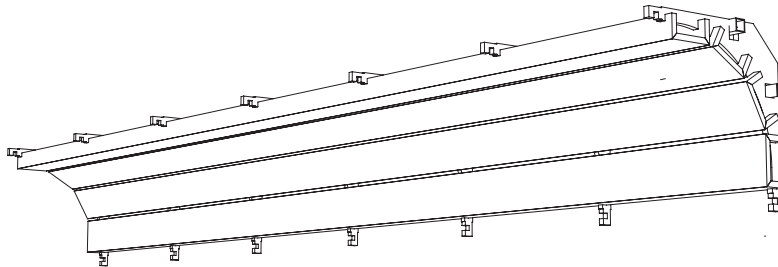

ISOMETRIC

FRONT VIEW

SIDE VIEW

ZINTRA STICKS TECHNICAL DETAIL IN LANDSCAPE

LANDSCAPE TRANSITION NARROW SET

108" [2745mm] w x 11.67" [296mm] h

LANDSCAPE TRANSITION WIDE SET

108" [2745mm] w x 12.8" [326mm] h

LANDSCAPE EXTERNAL CORNER NARROW SET

6" [152mm] w x 37.5" [953mm] h

LANDSCAPE EXTERNAL CORNER WIDE SET

6" [152mm] w x 37.5" [953mm] h