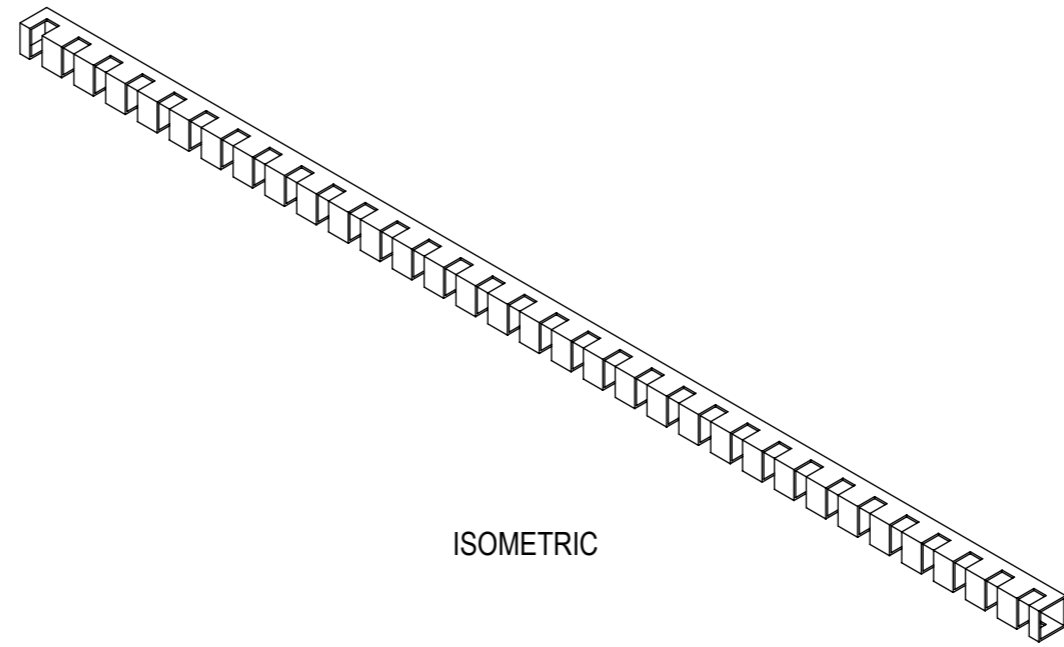

FRONT VIEW

PERSPECTIVE

SIDE VIEW

Zintra Sticks Lanscape Wide Transition

t: 847-437-4000 | mdc.is/zintra

MDC

INTERIOR SOLUTIONS

END VIEW

ISOMETRIC

FRONT VIEW

SIDE VIEW

ZINTRA STICKS TECHNICAL DETAIL IN LANDSCAPE

LANDSCAPE TRANSITION NARROW SET

108" [2745mm] w x 11.67" [296mm] h

LANDSCAPE TRANSITION WIDE SET

108" [2745mm] w x 12.8" [326mm] h

LANDSCAPE EXTERNAL CORNER NARROW SET

6" [152mm] w x 37.5" [953mm] h

LANDSCAPE EXTERNAL CORNER WIDE SET

6" [152mm] w x 37.5" [953mm] h