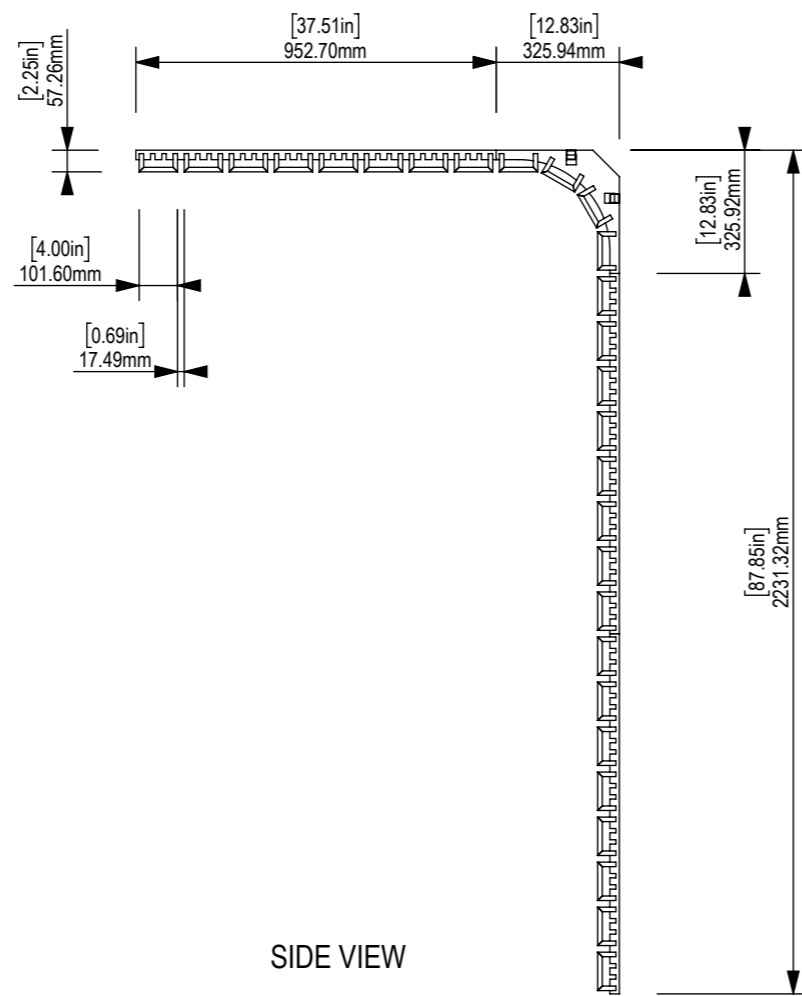

FRONT VIEW

PERSPECTIVE

SIDE VIEW

Zintra Sticks Lanscape Wide Transition

t: 847-437-4000 | mdc.is/zintra

MDC

INTERIOR SOLUTIONS

END VIEW

ISOMETRIC

FRONT VIEW

SIDE VIEW

ZINTRA STICKS TECHNICAL DETAIL IN LANDSCAPE

LANDSCAPE TRANSITION NARROW SET

108" [2745mm] w x 11.67" [296mm] h

LANDSCAPE TRANSITION WIDE SET

108" [2745mm] w x 12.8" [326mm] h

LANDSCAPE EXTERNAL CORNER NARROW SET

6" [152mm] w x 37.5" [953mm] h

LANDSCAPE EXTERNAL CORNER WIDE SET

6" [152mm] w x 37.5" [953mm] h