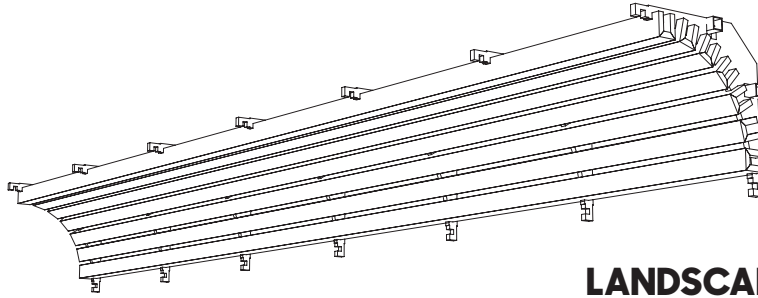

ISOMETRIC

FRONT VIEW

SIDE VIEW

ZINTRA STICKS TECHNICAL DETAIL IN LANDSCAPE

LANDSCAPE TRANSITION NARROW SET

108" [2745mm] w x 11.67" [296mm] h

LANDSCAPE TRANSITION WIDE SET

108" [2745mm] w x 12.8" [326mm] h

LANDSCAPE EXTERNAL CORNER NARROW SET

6" [152mm] w x 37.5" [953mm] h

LANDSCAPE EXTERNAL CORNER WIDE SET

6" [152mm] w x 37.5" [953mm] h