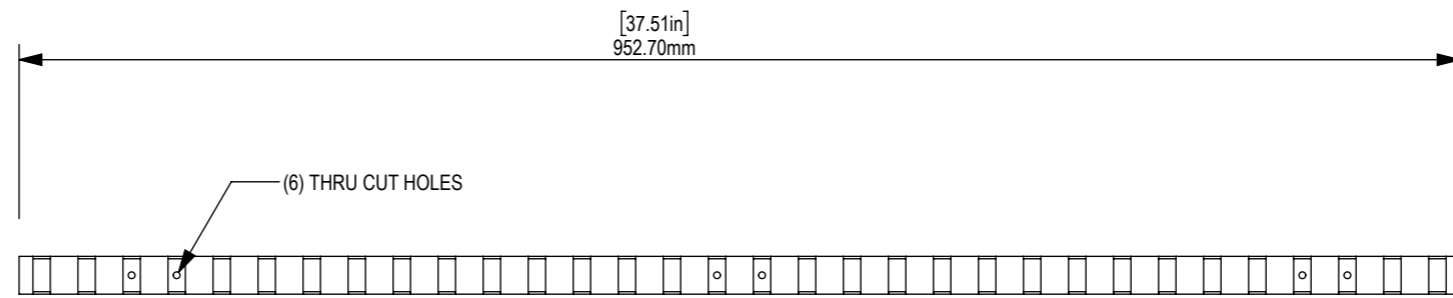

FRONT VIEW

PERSPECTIVE

SIDE VIEW

Zintra Sticks Lanscape Wide Transition

t: 847-437-4000 | mdc.is/zintra

MDC

INTERIOR SOLUTIONS

END VIEW

ISOMETRIC

FRONT VIEW

SIDE VIEW

ZINTRA STICKS TECHNICAL DETAIL IN LANDSCAPE

LANDSCAPE TRANSITION NARROW SET

108" [2745mm] w x 11.67" [296mm] h

LANDSCAPE TRANSITION WIDE SET

108" [2745mm] w x 12.8" [326mm] h

LANDSCAPE EXTERNAL CORNER NARROW SET

6" [152mm] w x 37.5" [953mm] h

LANDSCAPE EXTERNAL CORNER WIDE SET

6" [152mm] w x 37.5" [953mm] h