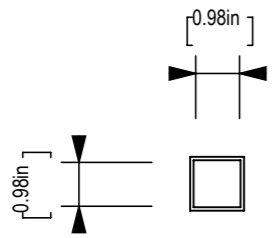

Zintra Sticks Narrow Portrait

t: 847-437-4000 | mdc.is/zintra

MDC

INTERIOR SOLUTIONS

Zintra Sticks Single

t: 847-437-4000 | mdc.is/zintra

MDC
INTERIOR SOLUTIONS

END VIEW

ISOMETRIC

FRONT VIEW

SIDE VIEW