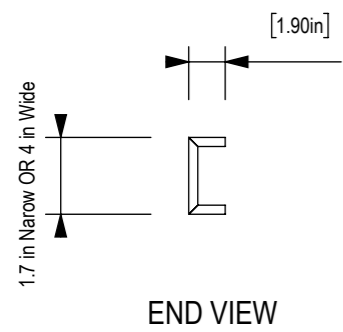

Zintra Sticks Narrow Portrait

t: 847-437-4000 | mdc.is/zintra

MDC

INTERIOR SOLUTIONS

Zintra Sticks Single

t: 847-437-4000 | mdc.is/zintra

MDC
INTERIOR SOLUTIONS

END VIEW

ISOMETRIC

FRONT VIEW

SIDE VIEW