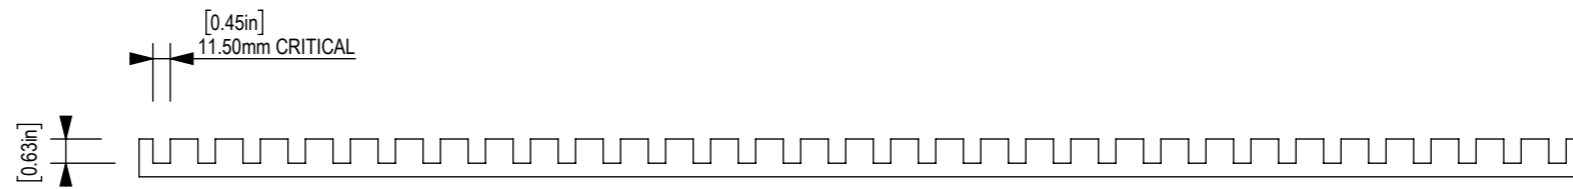

Zintra Sticks Narrow Portrait

t: 847-437-4000 | mdc.is/zintra

MDC

INTERIOR SOLUTIONS

Zintra Sticks Single

t: 847-437-4000 | mdc.is/zintra

MDC
INTERIOR SOLUTIONS

END VIEW

ISOMETRIC

FRONT VIEW

SIDE VIEW