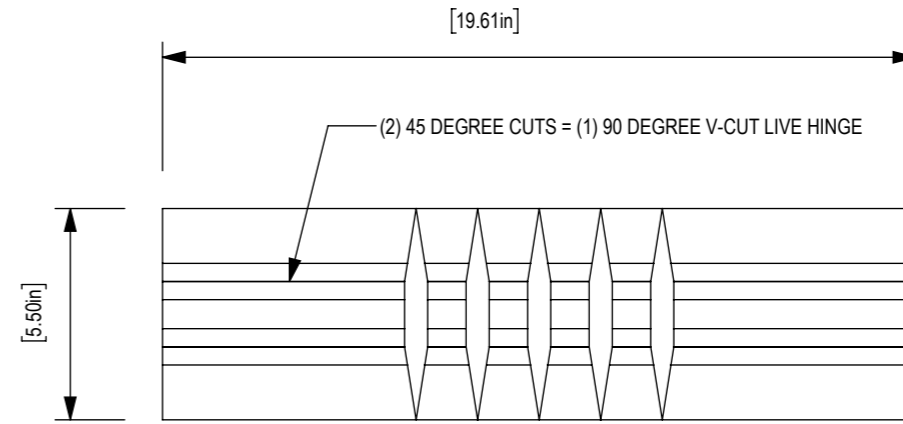

FRONT VIEW

SIDE VIEW

PERSPECTIVE

FRONT VIEW

SIDE VIEW

ISOMETRIC
SCALE 1 : 5

FLAT PANEL
SCALE 1 : 5

Zintra Sticks Portrait Corner Stick

t: 847-437-4000 | mdc.is/zintra

MDC

INTERIOR SOLUTIONS

END VIEW

ISOMETRIC

FRONT VIEW

SIDE VIEW