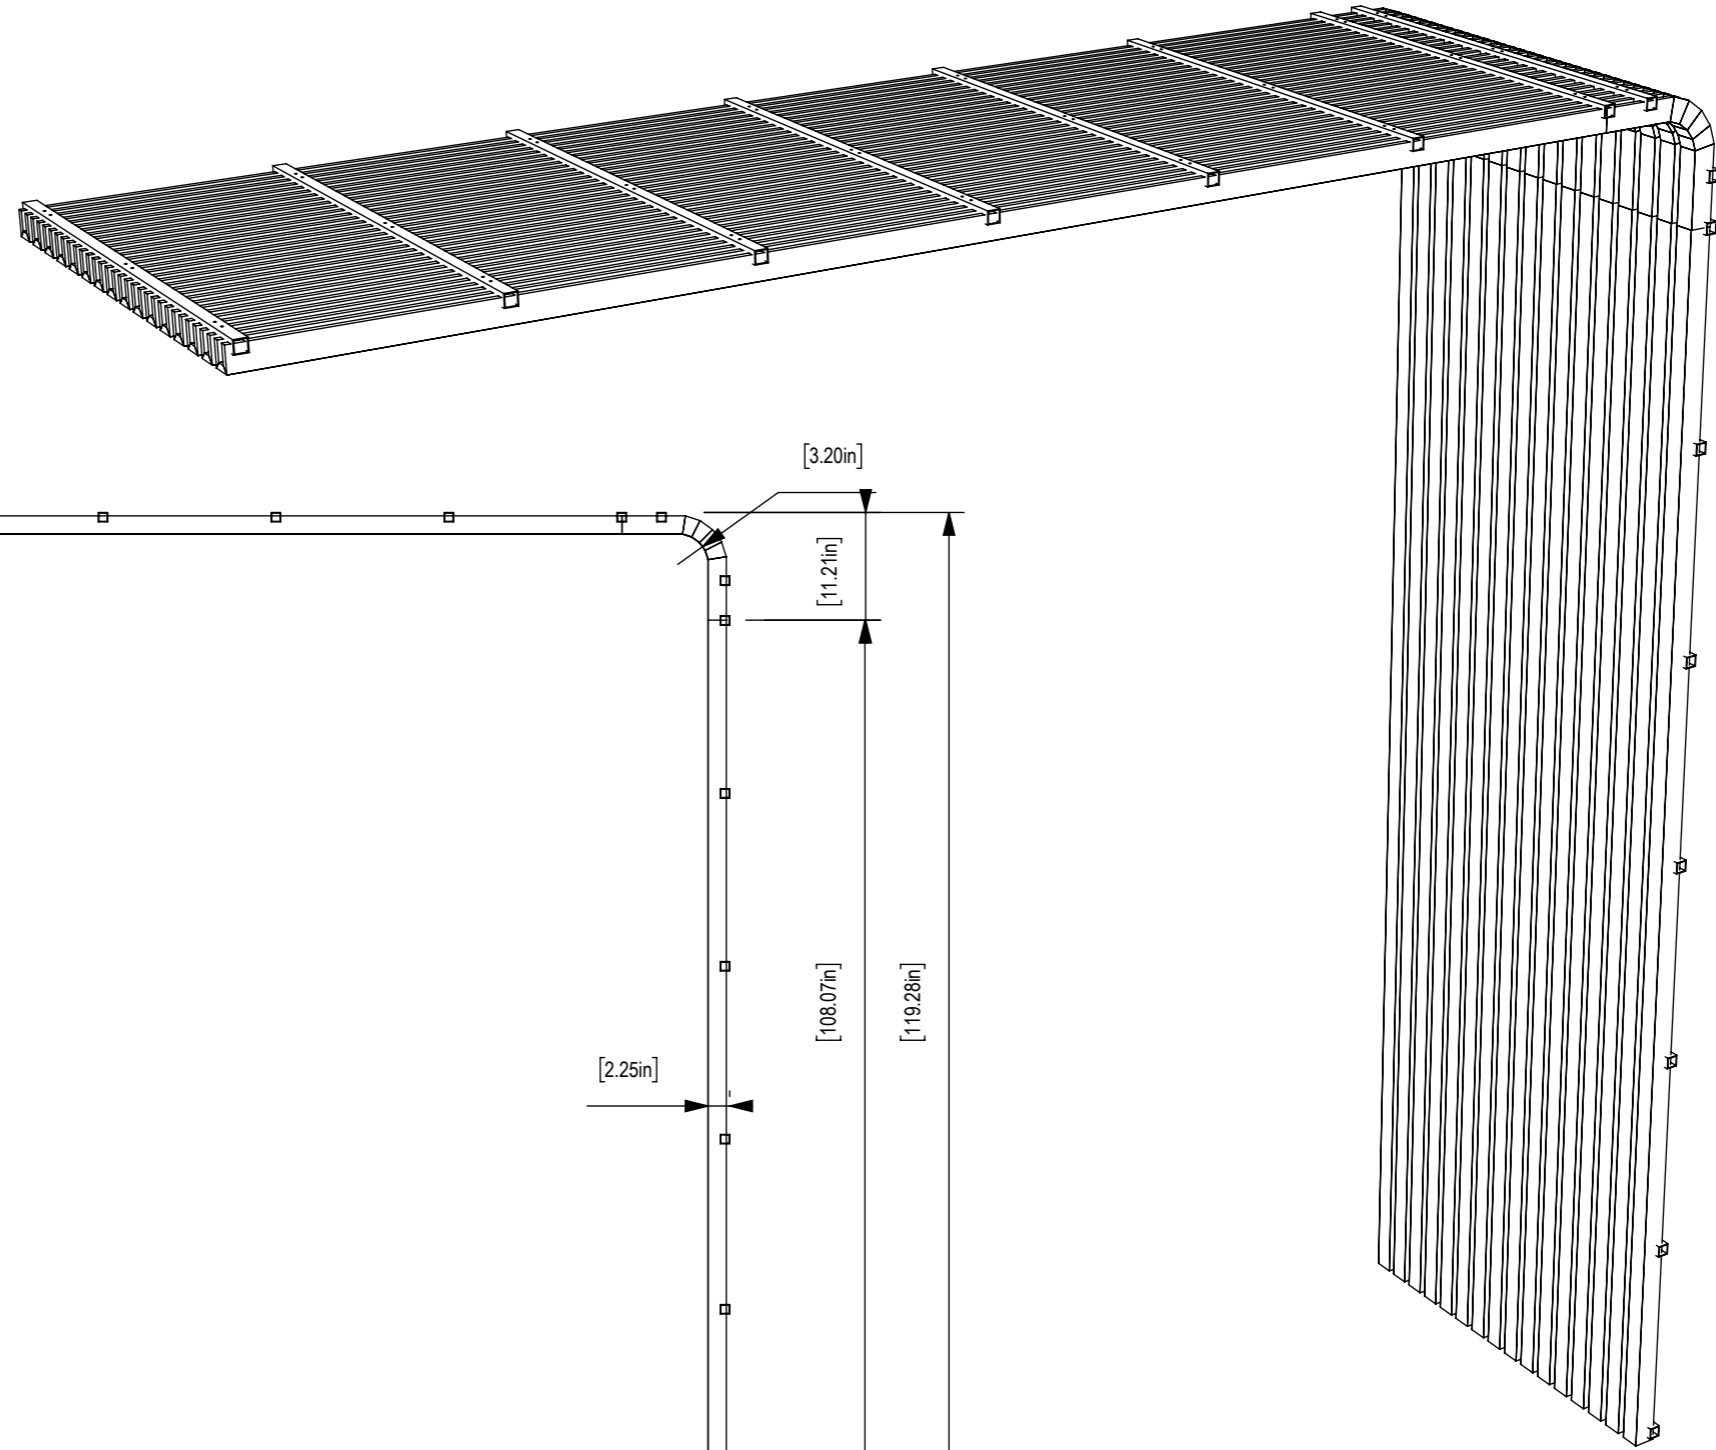

FRONT VIEW

SIDE VIEW

PERSPECTIVE

FRONT VIEW

SIDE VIEW

ISOMETRIC
SCALE 1 : 5

FLAT PANEL
SCALE 1 : 5

Zintra Sticks Portrait Corner Stick

t: 847-437-4000 | mdc.is/zintra

MDC

INTERIOR SOLUTIONS

END VIEW

ISOMETRIC

FRONT VIEW

SIDE VIEW