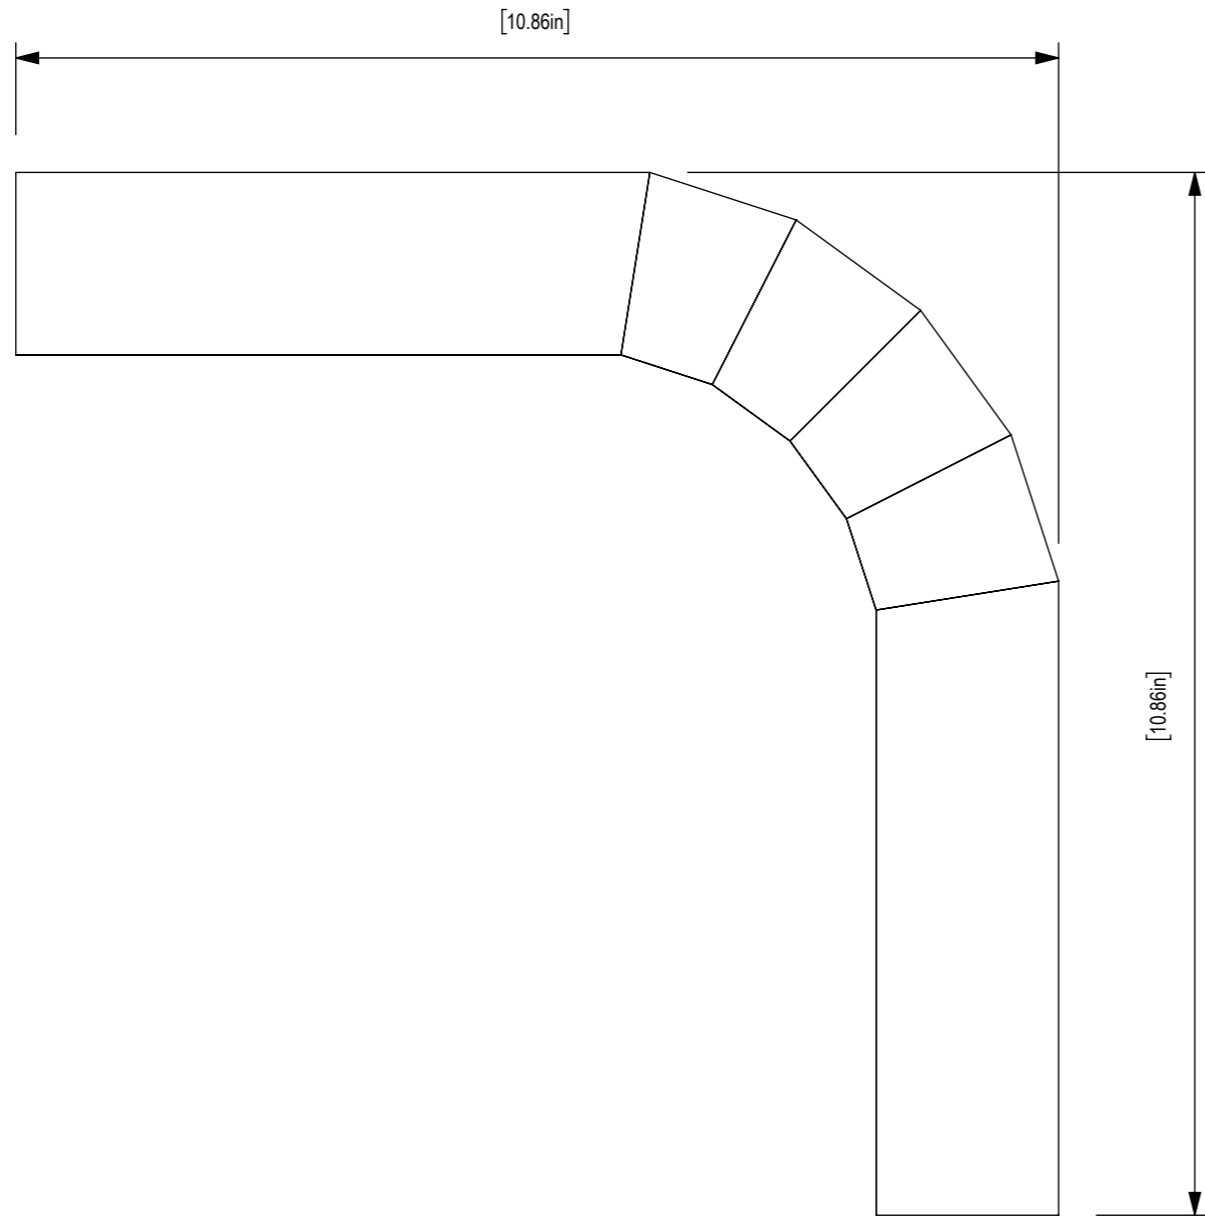

FRONT VIEW

SIDE VIEW

PERSPECTIVE

FRONT VIEW

SIDE VIEW

ISOMETRIC
SCALE 1 : 5

FLAT PANEL
SCALE 1 : 5

Zintra Sticks Portrait Corner Stick

t: 847-437-4000 | mdc.is/zintra

MDC

INTERIOR SOLUTIONS

END VIEW

ISOMETRIC

FRONT VIEW

SIDE VIEW