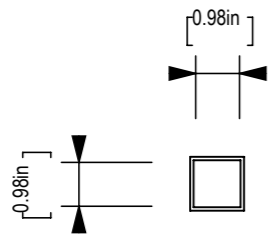

FRONT VIEW

SIDE VIEW

PERSPECTIVE

FRONT VIEW

SIDE VIEW

ISOMETRIC
SCALE 1 : 5

FLAT PANEL
SCALE 1 : 5

Zintra Sticks Portrait Corner Stick

t: 847-437-4000 | mdc.is/zintra

MDC

INTERIOR SOLUTIONS

END VIEW

ISOMETRIC

FRONT VIEW

SIDE VIEW