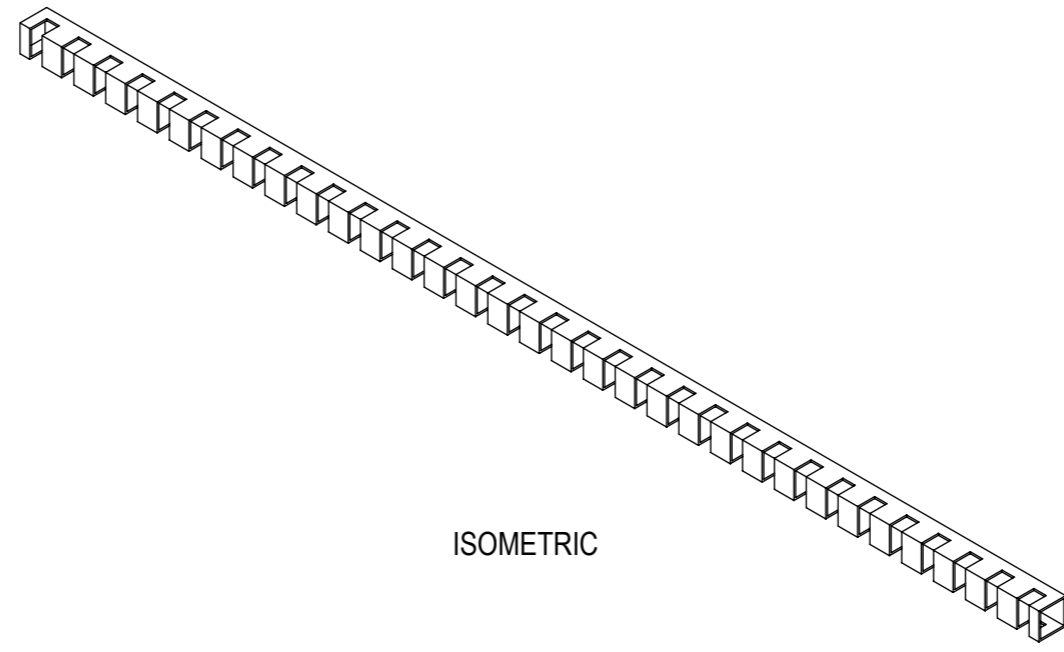

FRONT VIEW

SIDE VIEW

PERSPECTIVE

FRONT VIEW

SIDE VIEW

ISOMETRIC
SCALE 1 : 5

FLAT PANEL
SCALE 1 : 5

Zintra Sticks Portrait Corner Stick

t: 847-437-4000 | mdc.is/zintra

MDC

INTERIOR SOLUTIONS

END VIEW

ISOMETRIC

FRONT VIEW

SIDE VIEW