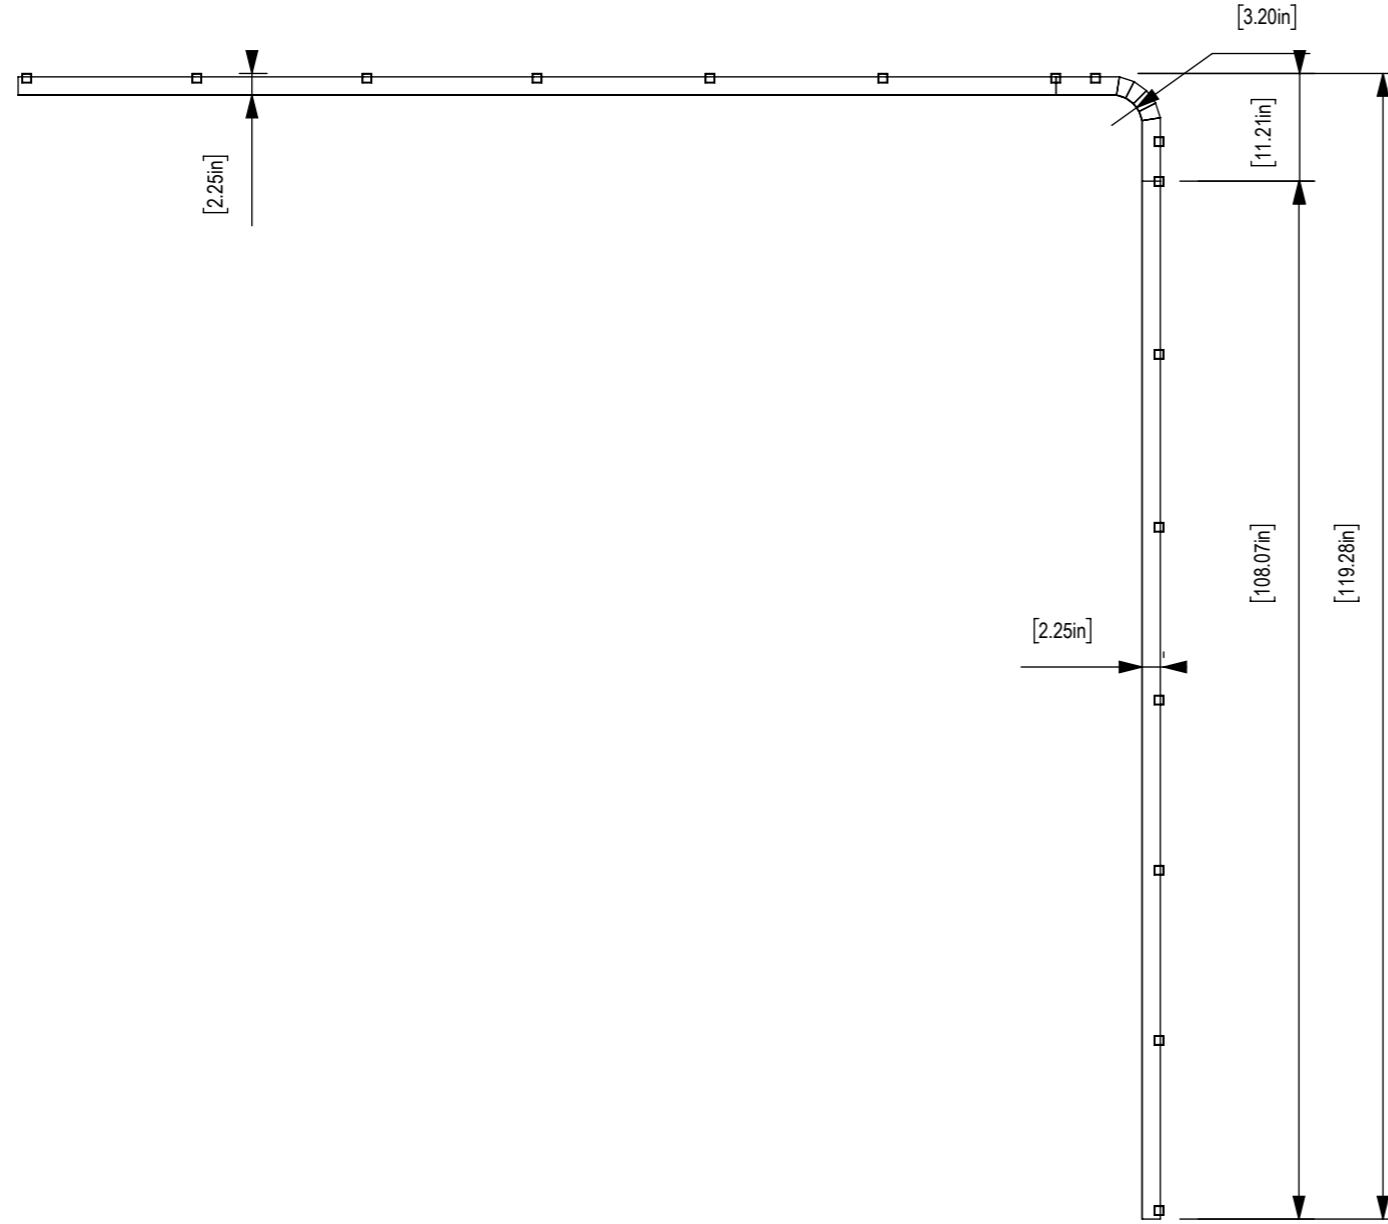

FRONT VIEW

SIDE VIEW

PERSPECTIVE

FRONT VIEW

SIDE VIEW

ISOMETRIC
SCALE 1 : 5

FLAT PANEL
SCALE 1 : 5

Zintra Sticks Portrait Corner Stick

t: 847-437-4000 | mdc.is/zintra

MDC

INTERIOR SOLUTIONS

END VIEW

ISOMETRIC

FRONT VIEW

SIDE VIEW