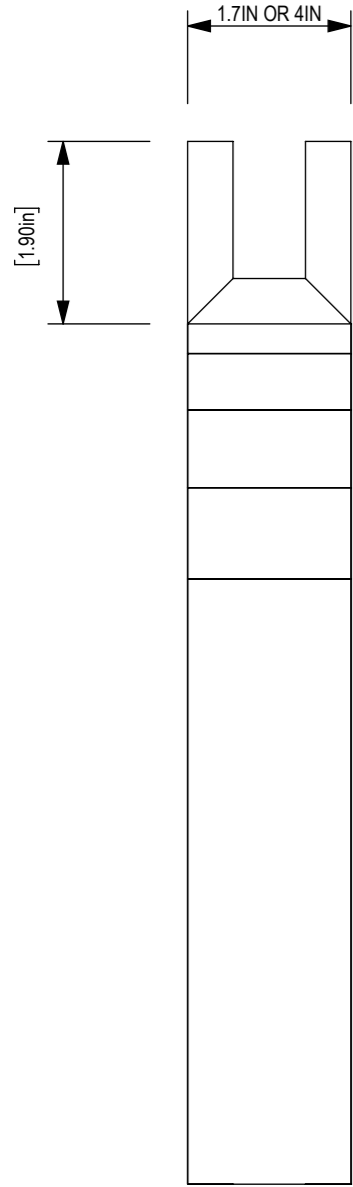

FRONT VIEW

SIDE VIEW

PERSPECTIVE

FRONT VIEW

SIDE VIEW

ISOMETRIC
SCALE 1 : 5

FLAT PANEL
SCALE 1 : 5

Zintra Sticks Portrait Corner Stick

t: 847-437-4000 | mdc.is/zintra

MDC

INTERIOR SOLUTIONS

END VIEW

ISOMETRIC

FRONT VIEW

SIDE VIEW