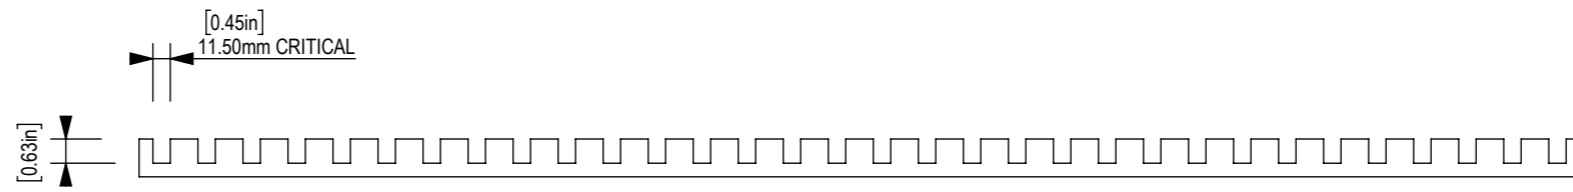

FRONT VIEW

SIDE VIEW

PERSPECTIVE

FRONT VIEW

SIDE VIEW

ISOMETRIC
SCALE 1 : 5

FLAT PANEL
SCALE 1 : 5

Zintra Sticks Portrait Corner Stick

t: 847-437-4000 | mdc.is/zintra

MDC

INTERIOR SOLUTIONS

END VIEW

ISOMETRIC

FRONT VIEW

SIDE VIEW