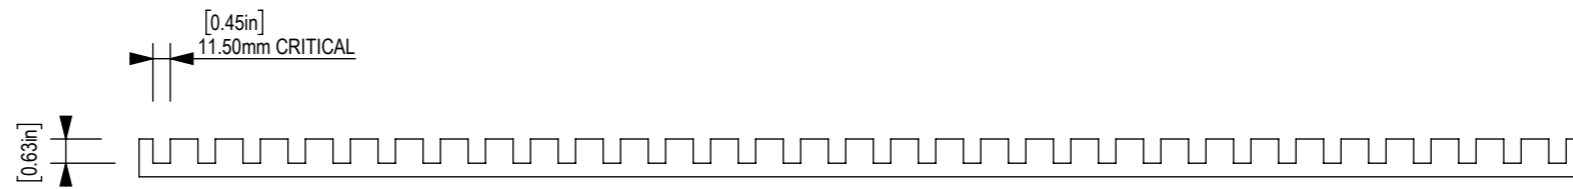

ISOMETRIC
SCALE 1 : 5

FLAT PANEL
SCALE 1 : 5

Zintra Sticks Portrait Corner Stick

t: 847-437-4000 | mdc.is/zintra

MDC

INTERIOR SOLUTIONS

END VIEW

ISOMETRIC

FRONT VIEW

SIDE VIEW