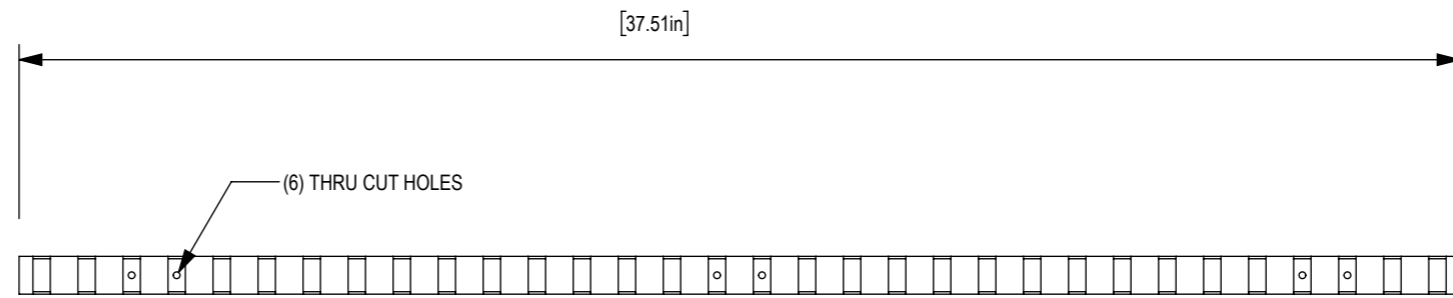

ISOMETRIC
SCALE 1 : 5

FLAT PANEL
SCALE 1 : 5

Zintra Sticks Portrait Corner Stick

t: 847-437-4000 | mdc.is/zintra

MDC

INTERIOR SOLUTIONS

END VIEW

ISOMETRIC

FRONT VIEW

SIDE VIEW