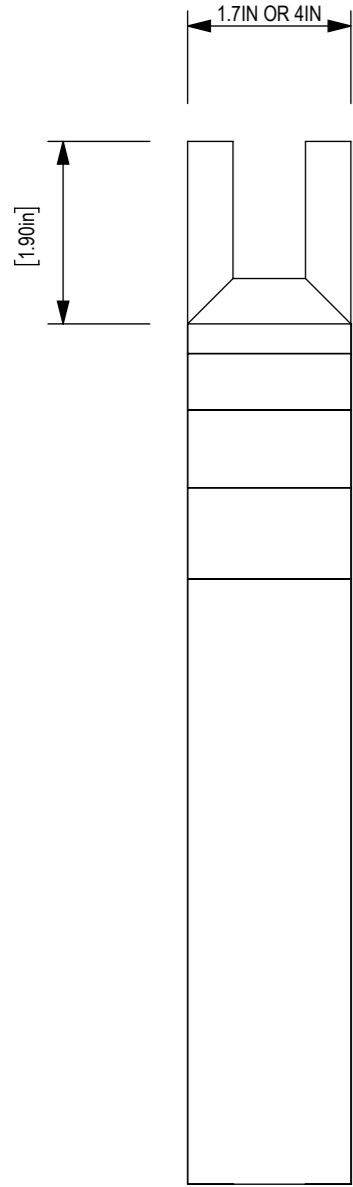

FRONT VIEW

SIDE VIEW

PERSPECTIVE

MDC
INTERIOR SOLUTIONS

Zintra Sticks Portrait Wide Transition

t: 847-437-4000 | mdc.is/zintra

FRONT VIEW

SIDE VIEW

ISOMETRIC
SCALE 1 : 5

FLAT PANEL
SCALE 1 : 5

Zintra Sticks Portrait Corner Stick

t: 847-437-4000 | mdc.is/zintra

MDC

INTERIOR SOLUTIONS

END VIEW

ISOMETRIC

FRONT VIEW

SIDE VIEW