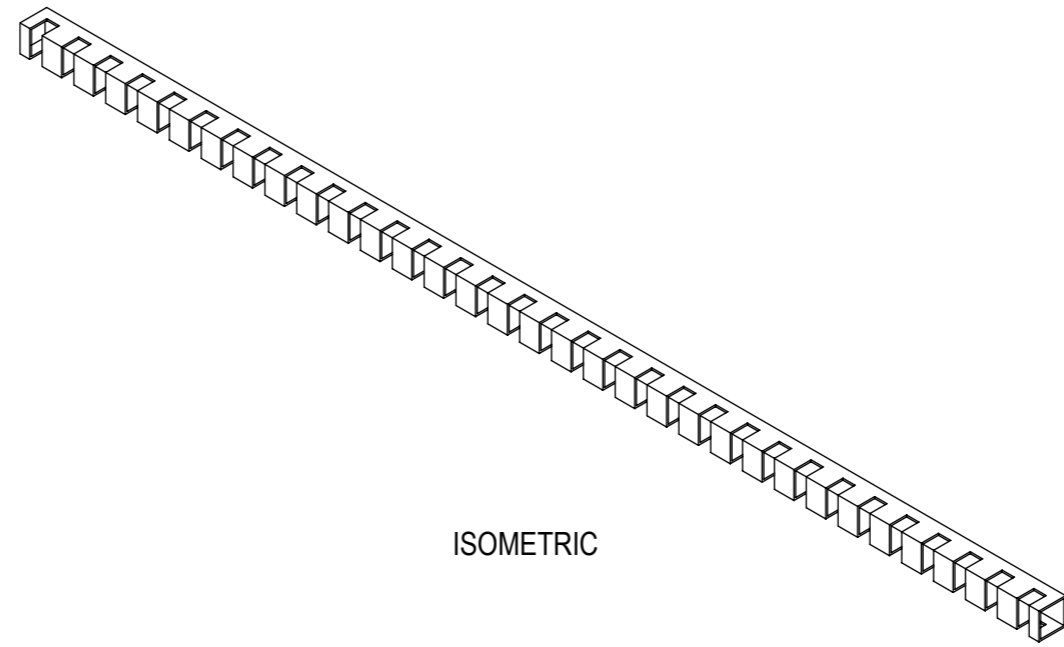

ISOMETRIC
SCALE 1 : 5

FLAT PANEL
SCALE 1 : 5

Zintra Sticks Portrait Corner Stick

t: 847-437-4000 | mdc.is/zintra

MDC

INTERIOR SOLUTIONS

END VIEW

ISOMETRIC

FRONT VIEW

SIDE VIEW