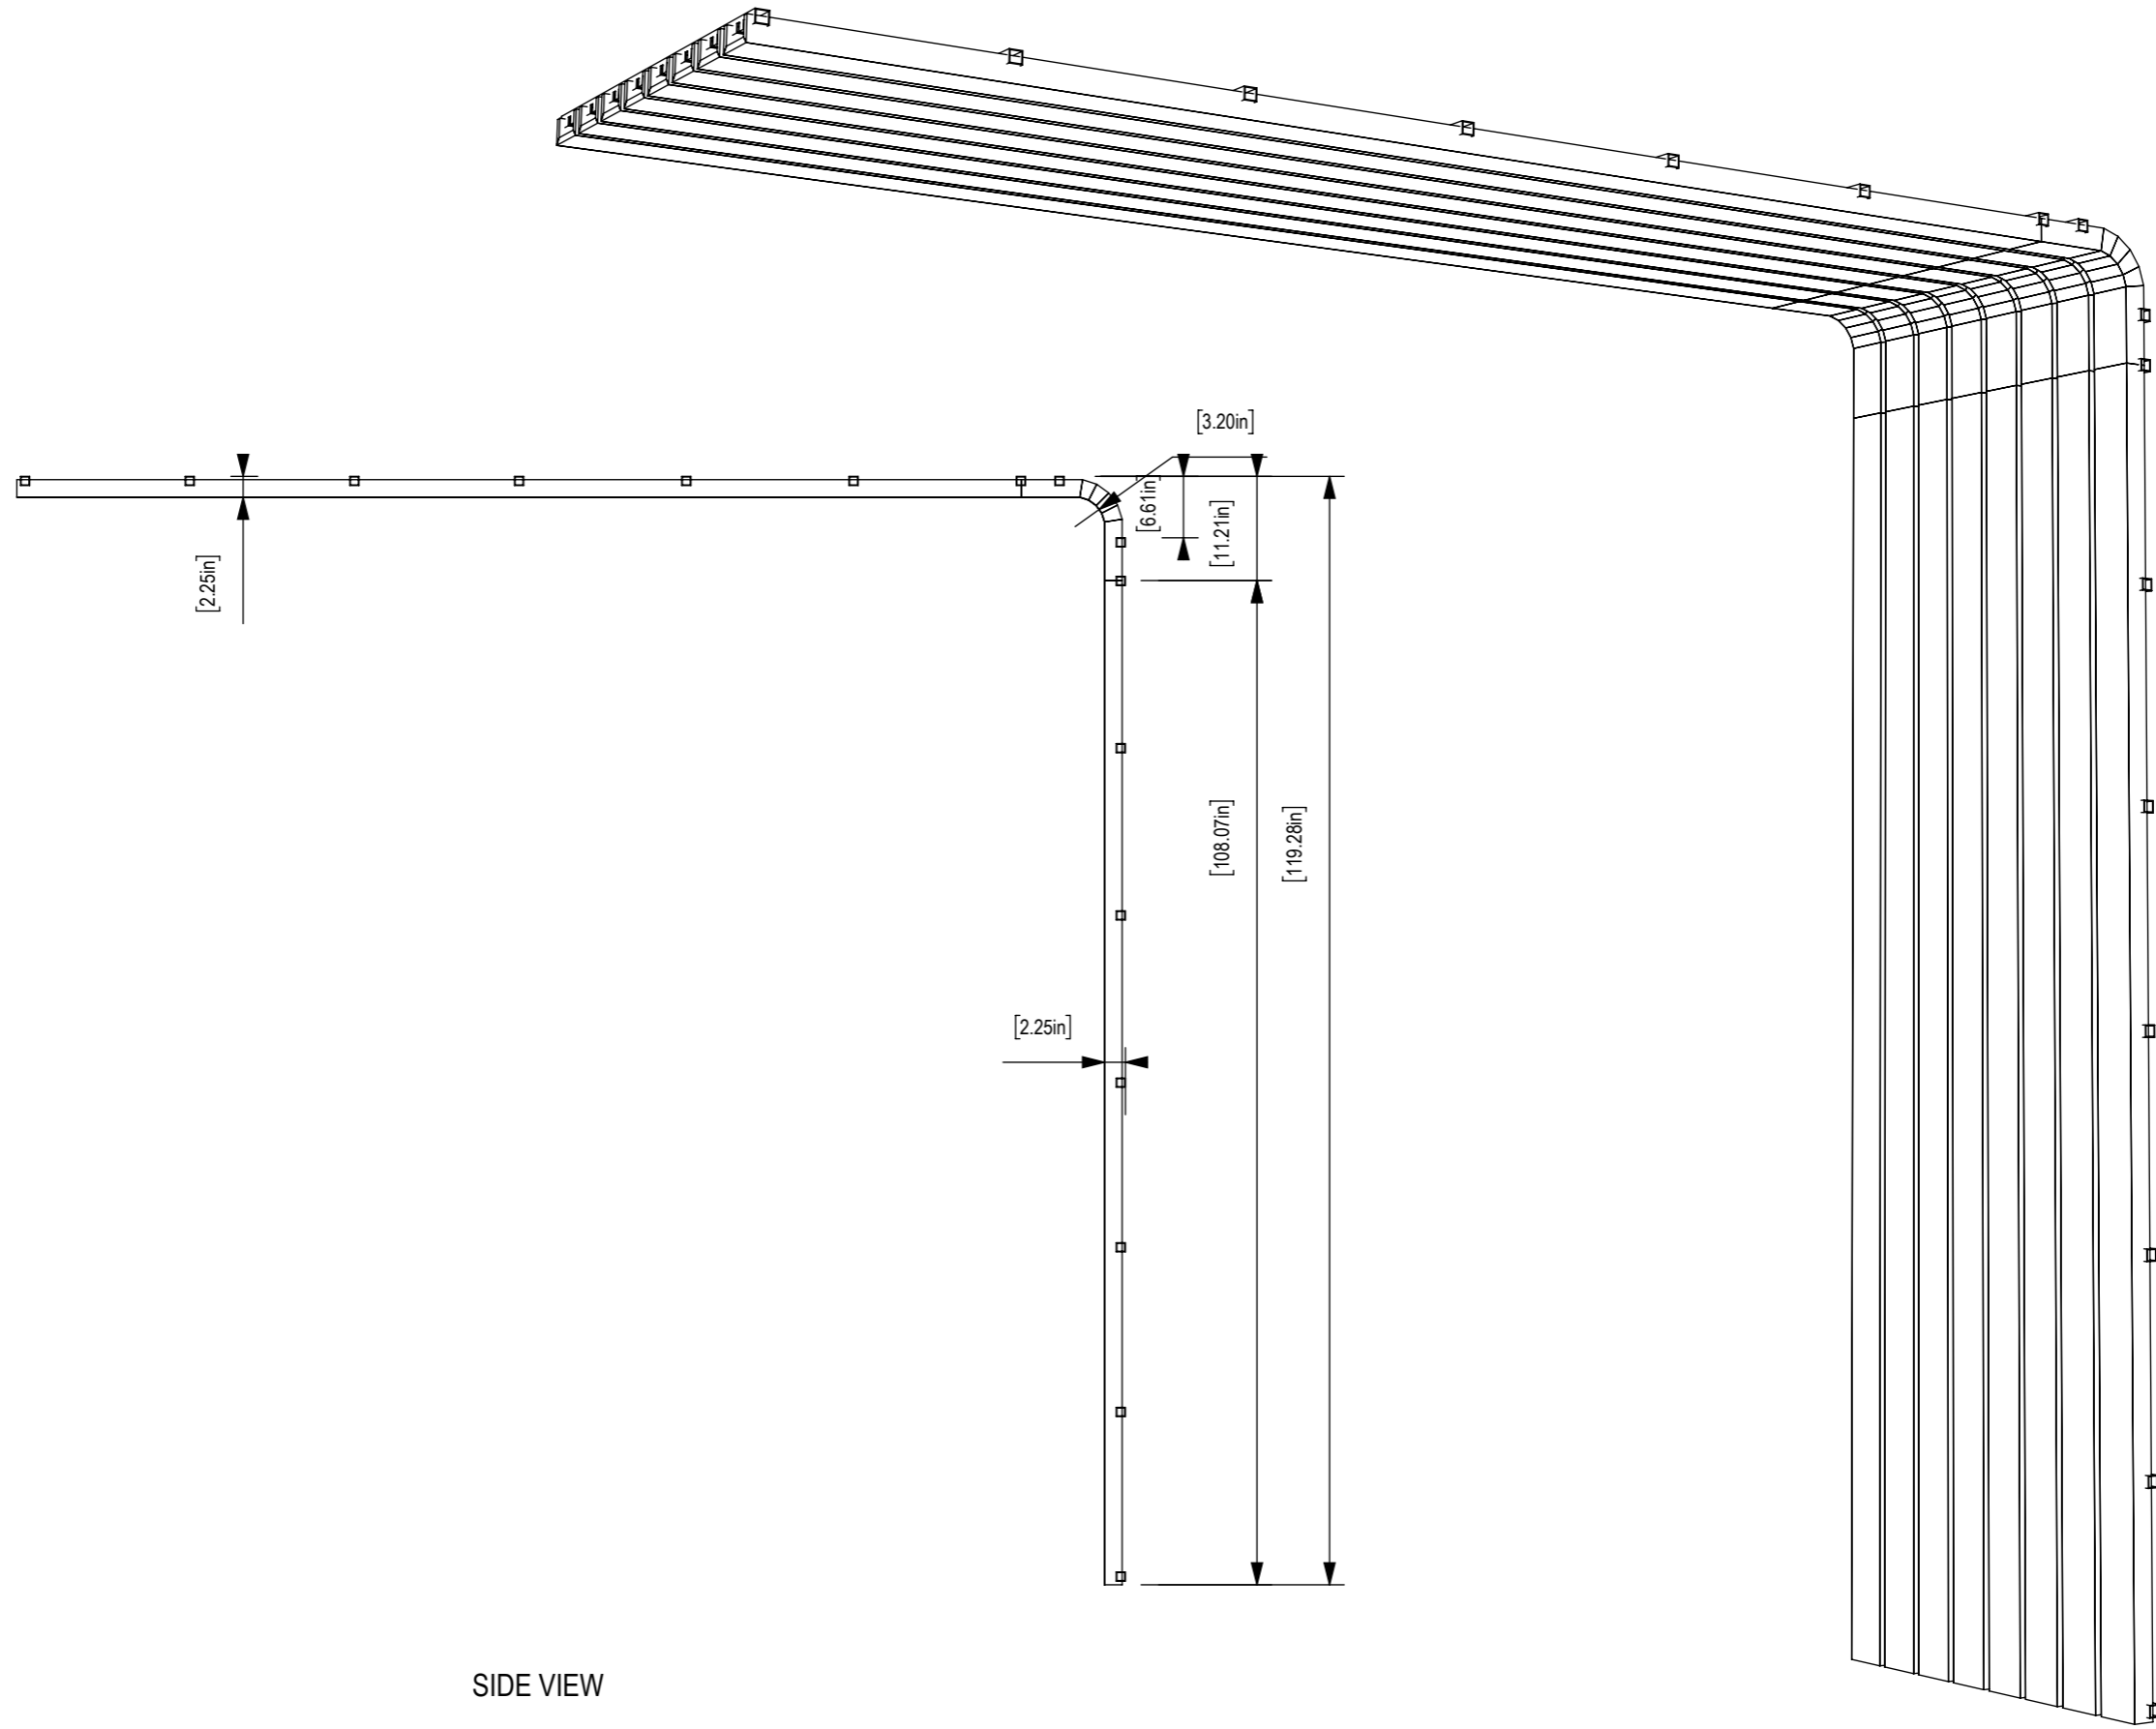

FRONT VIEW

SIDE VIEW

PERSPECTIVE

MDC
INTERIOR SOLUTIONS

Zintra Sticks Portrait Wide Transition

t: 847-437-4000 | mdc.is/zintra

FRONT VIEW

SIDE VIEW

ISOMETRIC
SCALE 1 : 5

FLAT PANEL
SCALE 1 : 5

Zintra Sticks Portrait Corner Stick

t: 847-437-4000 | mdc.is/zintra

MDC

INTERIOR SOLUTIONS

END VIEW

ISOMETRIC

FRONT VIEW

SIDE VIEW