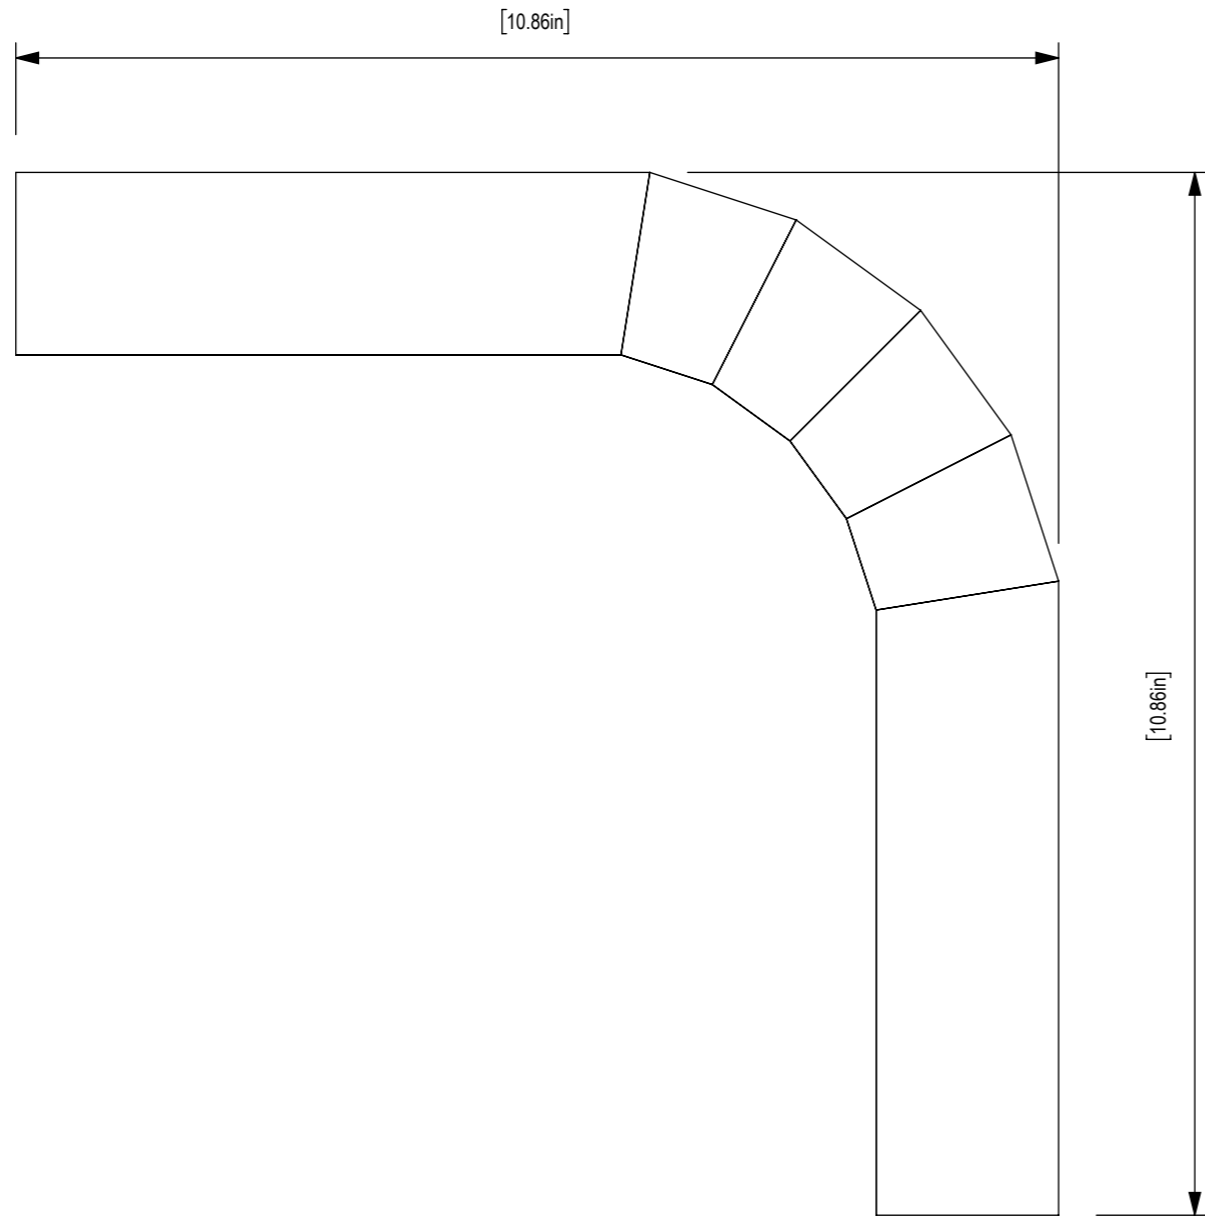

FRONT VIEW

SIDE VIEW

PERSPECTIVE

MDC
INTERIOR SOLUTIONS

Zintra Sticks Portrait Wide Transition

t: 847-437-4000 | mdc.is/zintra

FRONT VIEW

SIDE VIEW

ISOMETRIC
SCALE 1 : 5

FLAT PANEL
SCALE 1 : 5

Zintra Sticks Portrait Corner Stick

t: 847-437-4000 | mdc.is/zintra

MDC

INTERIOR SOLUTIONS

END VIEW

ISOMETRIC

FRONT VIEW

SIDE VIEW