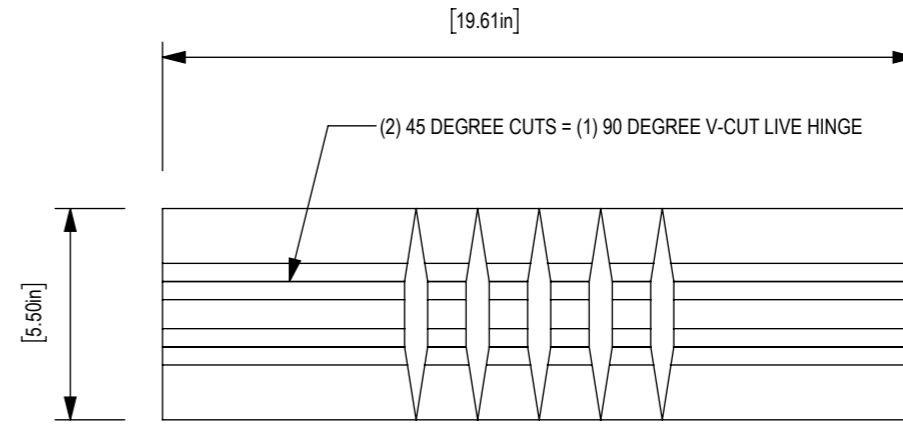

FRONT VIEW

SIDE VIEW

PERSPECTIVE

MDC
INTERIOR SOLUTIONS

Zintra Sticks Portrait Wide Transition

t: 847-437-4000 | mdc.is/zintra

FRONT VIEW

SIDE VIEW

ISOMETRIC
SCALE 1 : 5

FLAT PANEL
SCALE 1 : 5

Zintra Sticks Portrait Corner Stick

t: 847-437-4000 | mdc.is/zintra

MDC

INTERIOR SOLUTIONS

END VIEW

ISOMETRIC

FRONT VIEW

SIDE VIEW