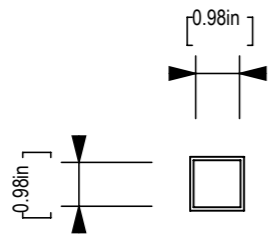

ISOMETRIC
SCALE 1 : 5

FLAT PANEL
SCALE 1 : 5

Zintra Sticks Portrait Corner Stick

t: 847-437-4000 | mdc.is/zintra

MDC

INTERIOR SOLUTIONS

END VIEW

ISOMETRIC

FRONT VIEW

SIDE VIEW