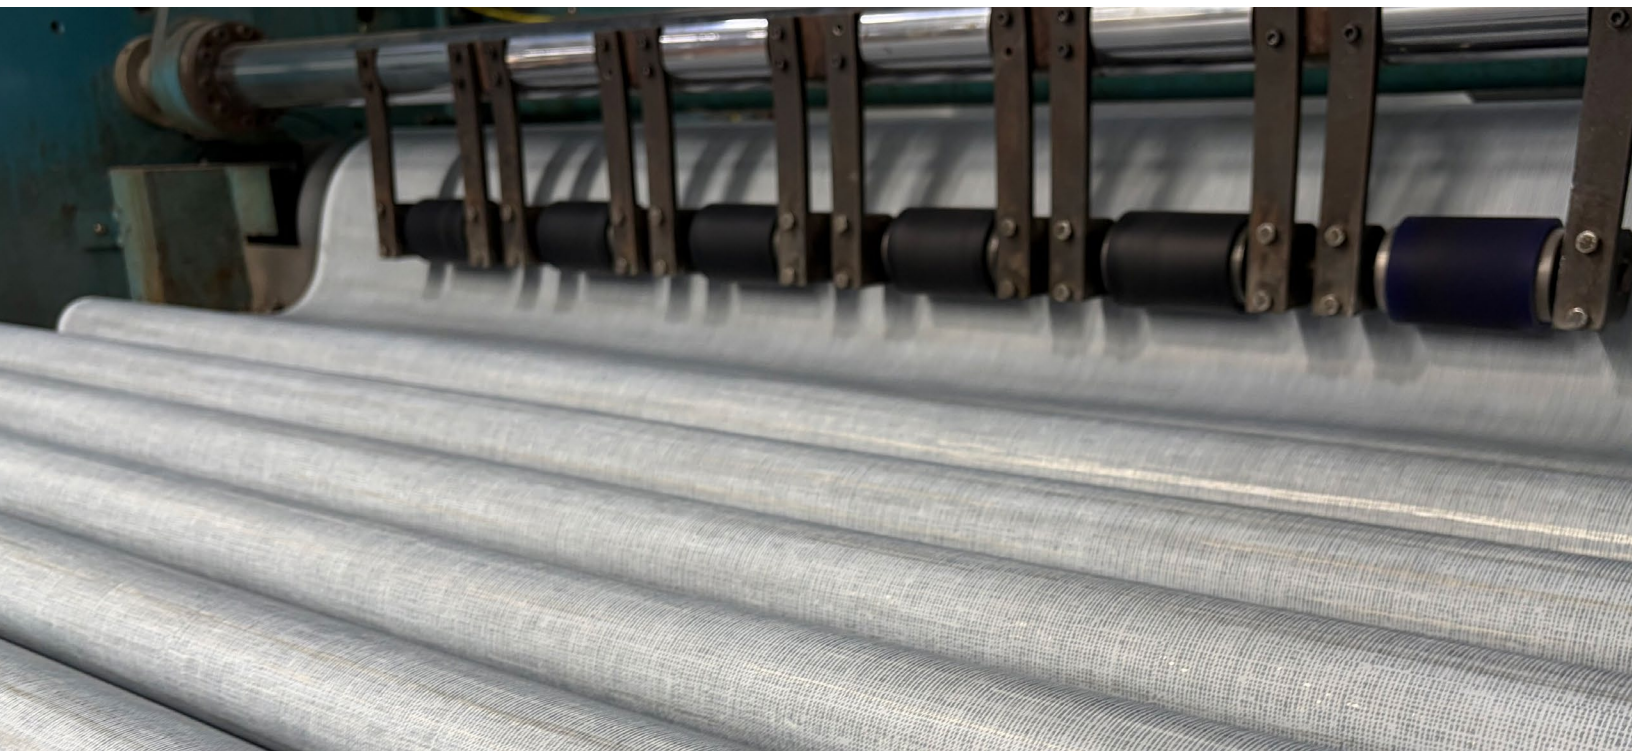

24/7 Clean Protection For Beautiful Walls

- Supported by both antiviral and antimicrobial tests
- Does not need scrubbing or reapplication to maintain antimicrobial protection
- Long-term antimicrobial solution
- Continual protection for peace of mind