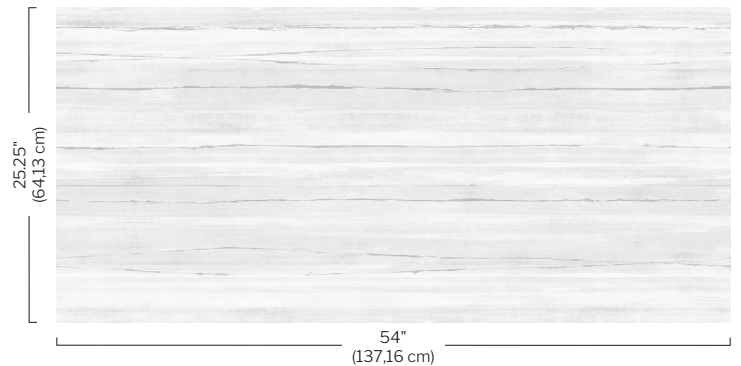

Textured waves ripple across a shrouded horizon, painting a breathtaking tableau that merges earth and sky.
- Carol Benson-Cobb

DGC1371

SPECIFICATIONS

Width:	54"
Weight:	20 oz. Type II
Backing:	Non-Woven
Installation:	Straight/Non-Reversible
Repeat:	25.25"