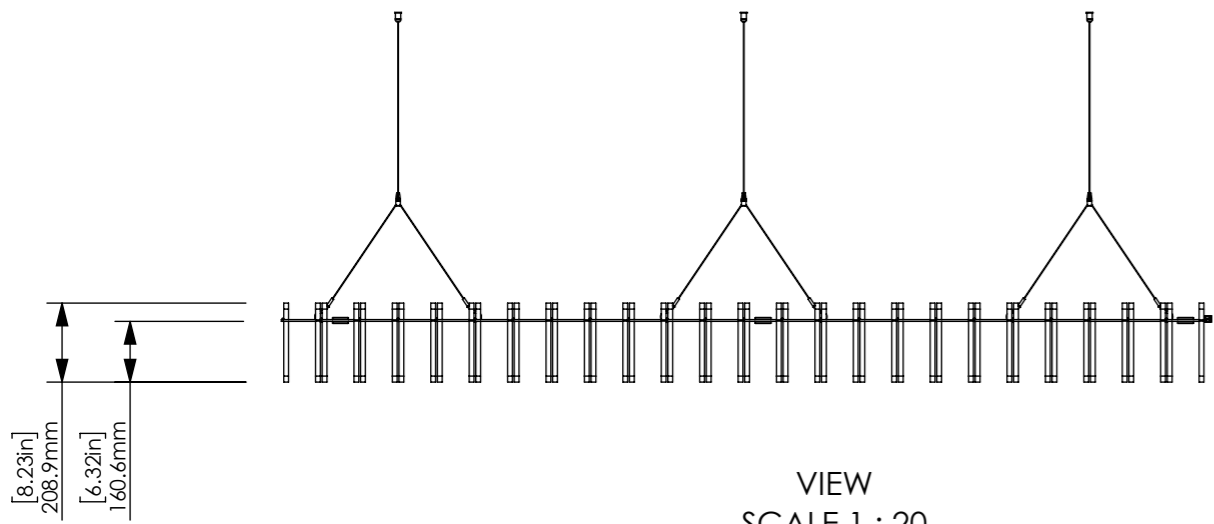

ITEM NO.	Description	Material	Color	QTY.
1	Wire mesh	MILD STEEL		1
2	8" Mesh Baffle	ZINTRA		290
3	300 Y HOOK			6
4	WIRE ROPE CLAMP			5

VIEW  
SCALE 1 : 20

VIEW  
SCALE 1 : 20

VIEW  
SCALE 1 : 20

VIEW  
SCALE 1 : 20

DETAIL S  
SCALE 1 : 5