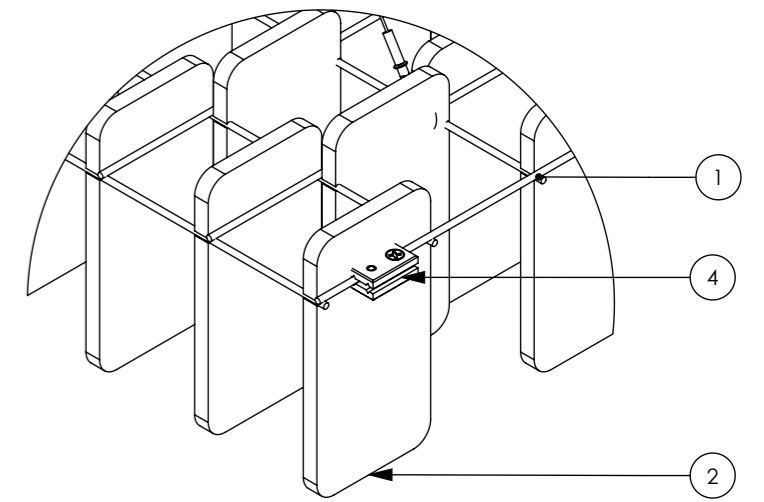

ITEM NO.	Description	Material	Color	QTY.
1	Wire mesh	MILD STEEL		1
2	8" Mesh Baffle	ZINTRA		290
3	300 Y HOOK			6
4	WIRE ROPE CLAMP			5

VIEW  
SCALE 1 : 20

VIEW  
SCALE 1 : 20

VIEW  
SCALE 1 : 20

VIEW  
SCALE 1 : 20

DETAIL S  
SCALE 1 : 5