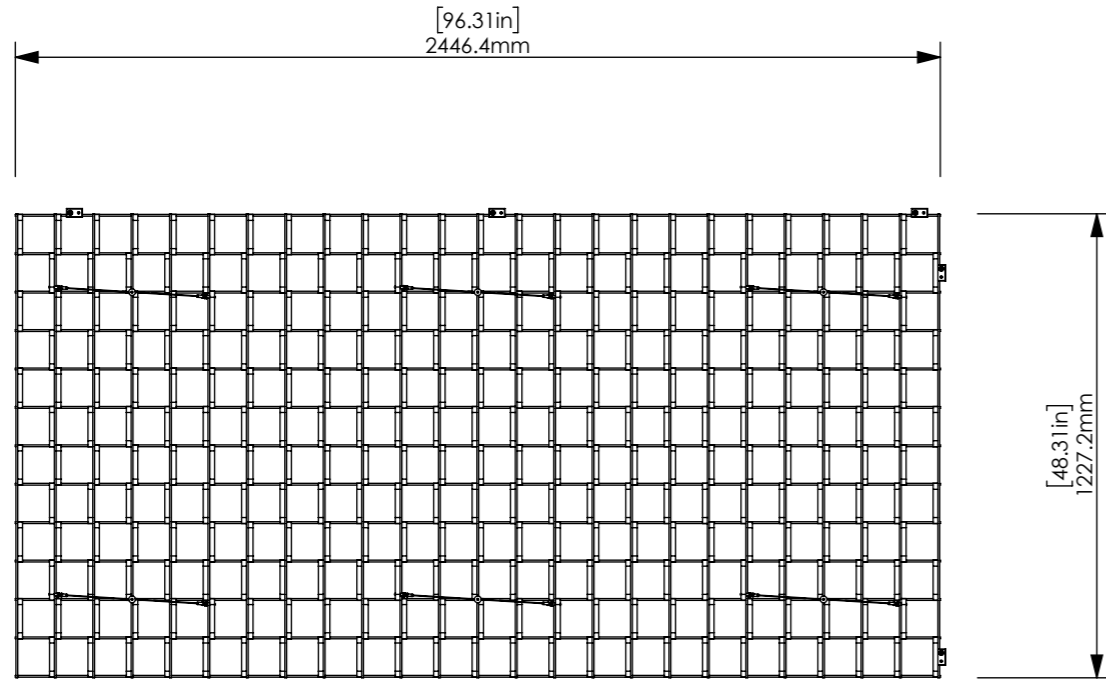

ITEM NO.	Description	Material	Color	QTY.
1	Wire mesh	MILD STEEL		1
2	8" Mesh Baffle	ZINTRA		290
3	300 Y HOOK			6
4	WIRE ROPE CLAMP			5

VIEW  
SCALE 1 : 20

VIEW  
SCALE 1 : 20

VIEW  
SCALE 1 : 20

VIEW  
SCALE 1 : 20

DETAIL S  
SCALE 1 : 5