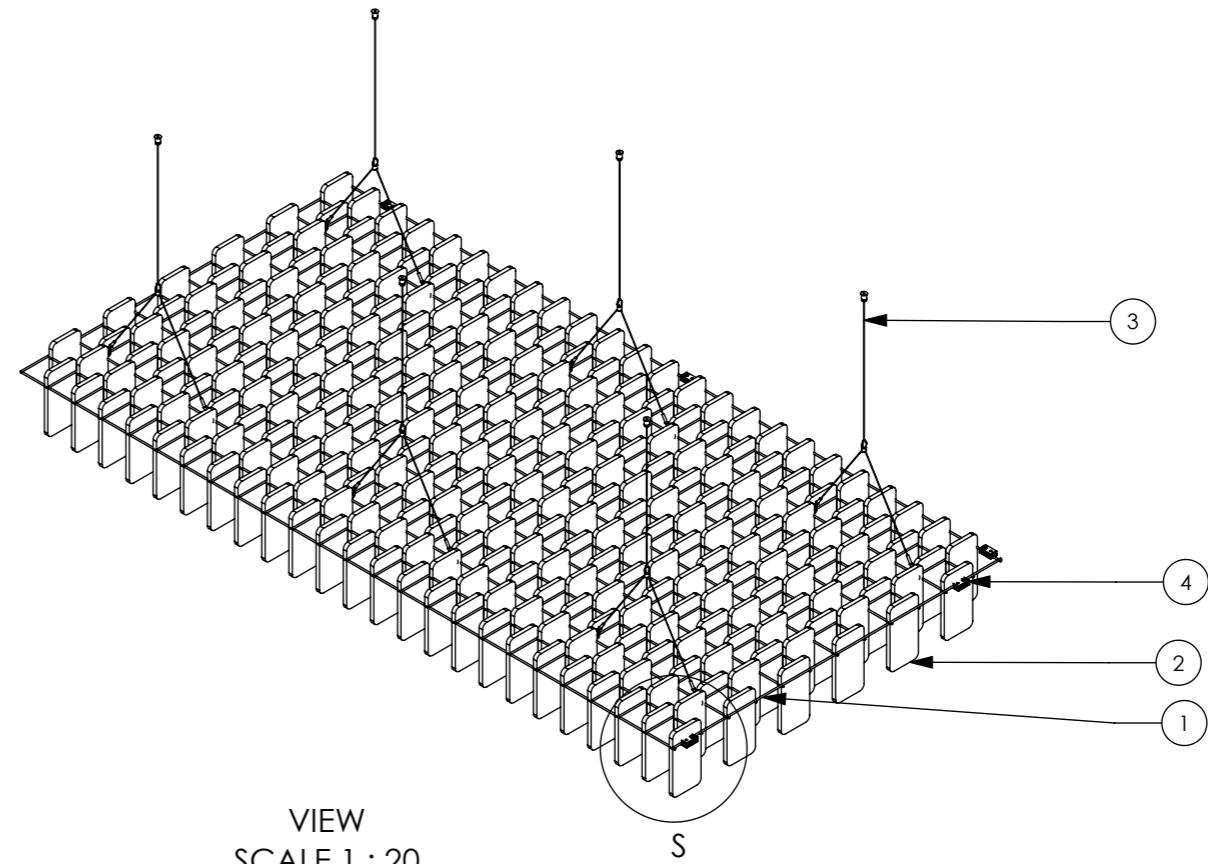

ITEM NO.	Description	Material	Color	QTY.
1	Wire mesh	MILD STEEL		1
2	8" Mesh Baffle	ZINTRA		290
3	300 Y HOOK			6
4	WIRE ROPE CLAMP			5

VIEW  
SCALE 1 : 20

VIEW  
SCALE 1 : 20

VIEW  
SCALE 1 : 20

VIEW  
SCALE 1 : 20

DETAIL S  
SCALE 1 : 5