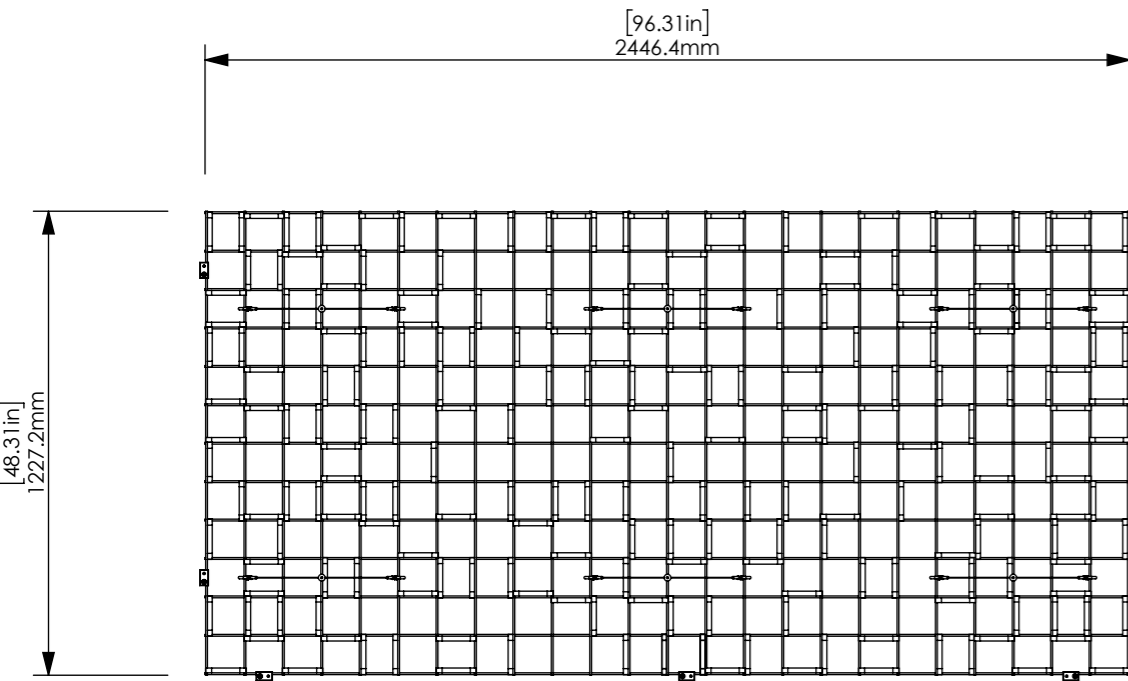

ITEM NO.	Description	Material	Color	QTY.
1	Wire mesh	MILD STEEL		1
2	300 Y HOOK			6
3	8" Mesh Baffle	ZINTRA		220
4	WIRE ROPE CLAMP			5

VIEW
SCALE 1 : 20

VIEW
SCALE 1 : 20

VIEW
SCALE 1 : 20

VIEW
SCALE 1 : 20

DETAIL S
SCALE 1 : 5