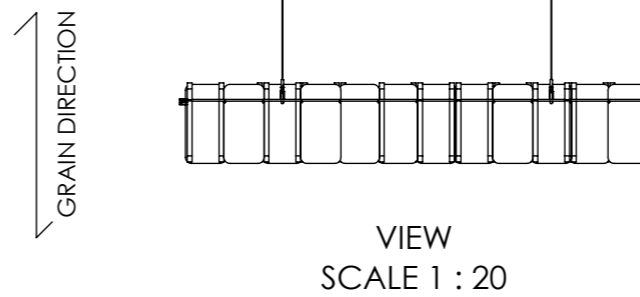

ITEM NO.	Description	Material	Color	QTY.
1	Wire mesh	MILD STEEL		1
2	300 Y HOOK			6
3	8" Mesh Baffle	ZINTRA		220
4	WIRE ROPE CLAMP			5

VIEW
SCALE 1 : 20

VIEW
SCALE 1 : 20

VIEW
SCALE 1 : 20

VIEW
SCALE 1 : 20

DETAIL S
SCALE 1 : 5