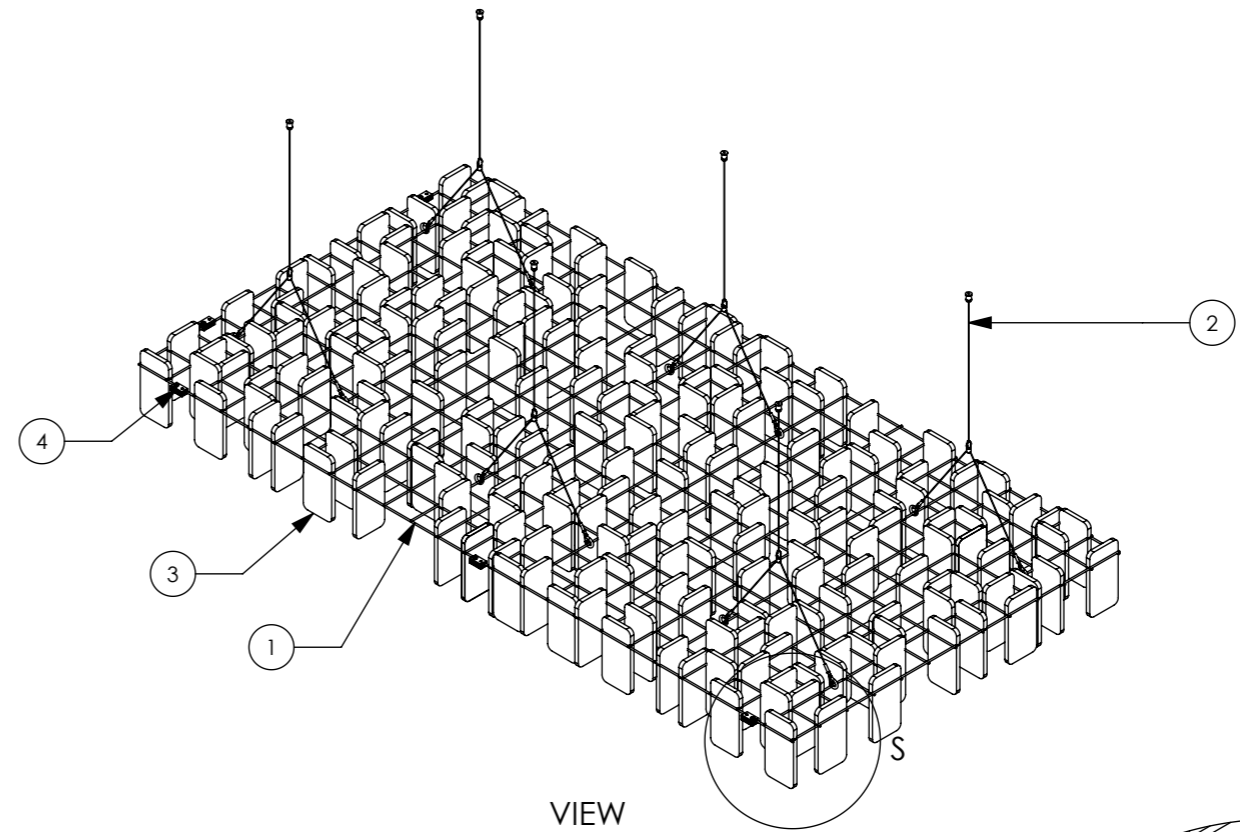

ITEM NO.	Description	Material	Color	QTY.
1	Wire mesh	MILD STEEL		1
2	300 Y HOOK			6
3	8" Mesh Baffle	ZINTRA		220
4	WIRE ROPE CLAMP			5

VIEW
SCALE 1 : 20

VIEW
SCALE 1 : 20

VIEW
SCALE 1 : 20

VIEW
SCALE 1 : 20

DETAIL S
SCALE 1 : 5