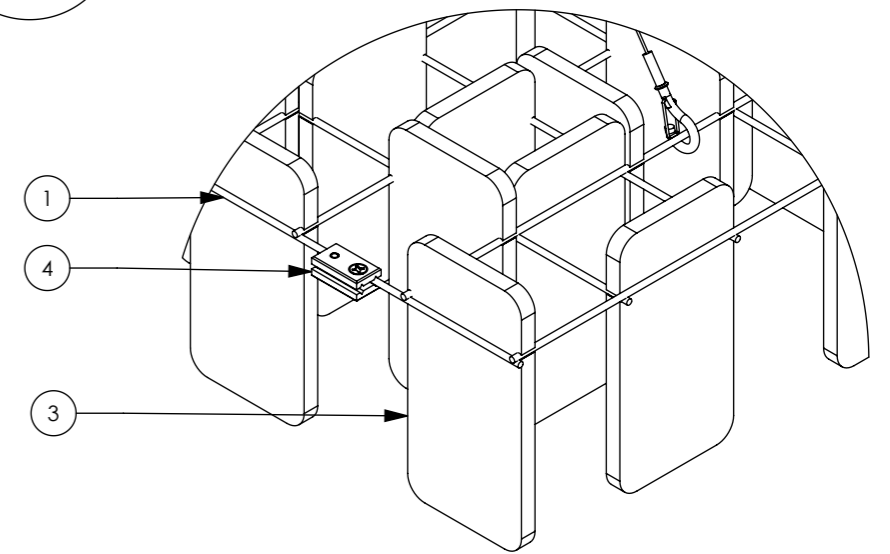

ITEM NO.	Description	Material	Color	QTY.
1	Wire mesh	MILD STEEL		1
2	300 Y HOOK			6
3	8" Mesh Baffle	ZINTRA		220
4	WIRE ROPE CLAMP			5

VIEW
SCALE 1 : 20

VIEW
SCALE 1 : 20

VIEW
SCALE 1 : 20

VIEW
SCALE 1 : 20

DETAIL S
SCALE 1 : 5