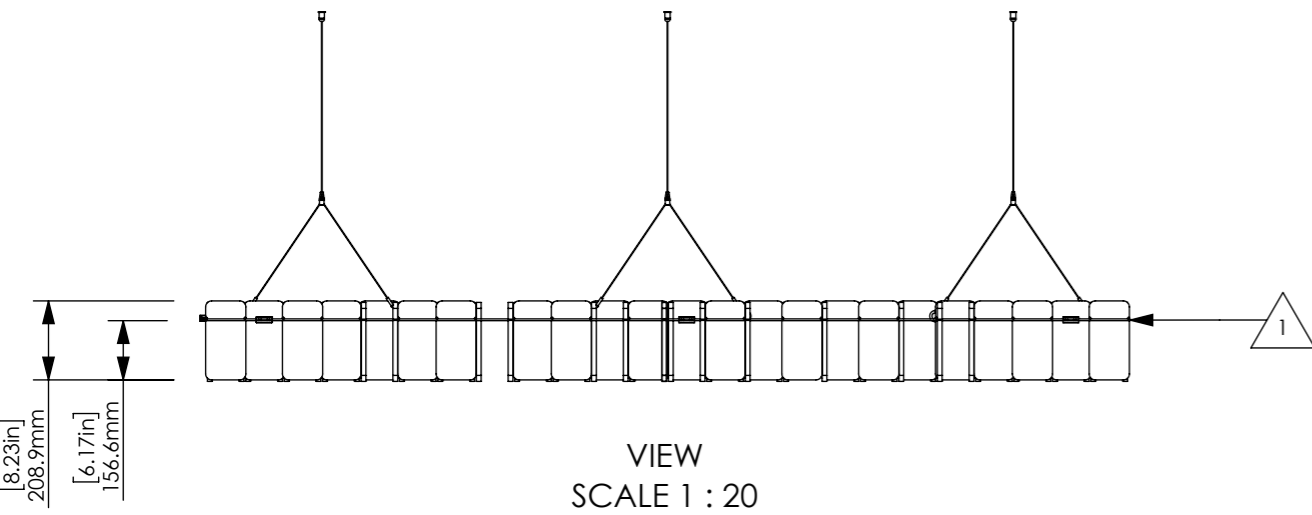

ITEM NO.	Description	Material	Color	QTY.
1	Wire mesh	MILD STEEL		1
2	300 Y HOOK			6
3	8" Mesh Baffle	ZINTRA		220
4	WIRE ROPE CLAMP			5

VIEW
SCALE 1 : 20

VIEW
SCALE 1 : 20

VIEW
SCALE 1 : 20

VIEW
SCALE 1 : 20

DETAIL S
SCALE 1 : 5